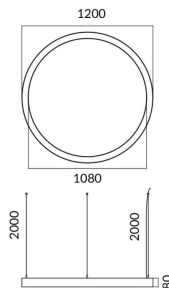

Circle up&down

Lavov architectural luminaire from the family Circle up&down with a power of Up 15W,Down 45W and a diffuse lighting distribution. With a real lumen output of 1350/4050 lm. Made in Extruded aluminium and PC diffuser and finished in white color. Driver ON-OFF.

Item code	86.A001.1401.01
Product type	Indoor
Category	Architectural luminaires
Family	Circle up&down

Pictograms

Dimensions

Product dimensions (mm) 60x80xdiam 1200

Scheme

Product

Real power (W)	Up 15W,Down 45W
Real luminous flux (Lm)	1350/4050
Colour	white
Chip Brand	Sanan
Control gear included	yes
Control gear	ON-OFF
Power Factor	>0,95
Flicker Free	yes
Average life time (h)	L80 B20, 50,000hrs
Colour temperature (K)	4000K
Colour consistency (SDCM)	SDCM<3
CRI	80