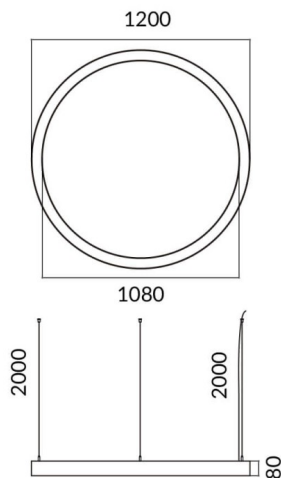

Circle up&down

Lavov architectural luminaire from the family Circle up&down with a power of Up 15W,Down 45W and a diffuse lighting distribution. With a real lumen output of 1350/4050 lm. Made in Extruded aluminium and PC diffuser and finished in white color. Driver ON-OFF.

Dimensions	
Product dimensions (mm)	60x80xdiam 1200

Scheme

Item code	86.A001.1401.01
Product type	Indoor
Category	Architectural luminaires
Family	Circle up&down
Pictograms	

Product	
Real power (W)	Up 15W,Down 45W
Real luminous flux (Lm)	1350/4050
Colour	white
Chip Brand	Sanan
Control gear included	yes
Control gear	ON-OFF
Power Factor	>0,95
Flicker Free	yes
Light source	LED
Type of LED	SMD
Average life time (h)	L80 B20, 50,000hrs
Colour temperature (K)	4000K
Colour consistency (SDCM)	SDCM3
CRI	80