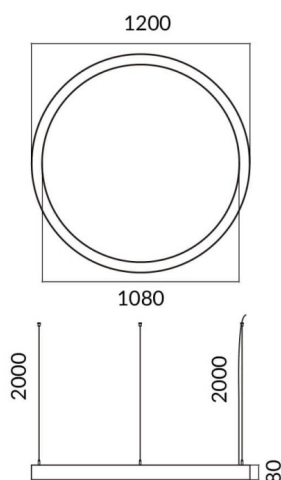

Circle up&down

Lavov architectural luminaire from the family Circle up&down with a power of Up 15W,Down 45W and a diffuse lighting distribution. With a real lumen output of 1350/4050 lm. Made in Extruded aluminium and PC diffuser and finished in white color. Driver ON-OFF.

| Dimensions | |
|-------------------------|-----------------|
| Product dimensions (mm) | 60x80xdiam 1200 |

Scheme

| | |
|--------------|--------------------------|
| Item code | 86.A001.1401.01 |
| Product type | Indoor |
| Category | Architectural luminaires |
| Family | Circle up&down |
| Pictograms | |

| | |
|---------------------------|--------------------|
| Product | |
| Real power (W) | Up 15W,Down 45W |
| Real luminous flux (Lm) | 1350/4050 |
| Colour | white |
| Chip Brand | Sanan |
| Control gear included | yes |
| Control gear | ON-OFF |
| Power Factor | >0,95 |
| Flicker Free | yes |
| Average life time (h) | L80 B20, 50,000hrs |
| Colour temperature (K) | 4000K |
| Colour consistency (SDCM) | SDCM<3 |
| CRI | 80 |