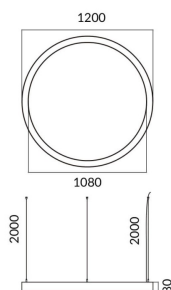

Circle up&down

Lavov architectural luminaire from the family Circle up&down with a power of Up 15W,Down 45W and a diffuse lighting distribution. With a real lumen output of 1350/4050 lm. Made in Extruded aluminium and PC diffuser and finished in white color. Driver ON-OFF.

Item code	86.A001.1401.01
Product type	Indoor
Category	Architectural luminaires
Family	Circle up&down
Pictograms	

Dimensions

Product dimensions (mm) 60x80xdiam 1200

Scheme

Product

Real power (W)	Up 15W,Down 45W
Real luminous flux (Lm)	1350/4050
Colour	white
Chip Brand	Sanan
Control gear included	yes
Control gear	ON-OFF
Power Factor	>0,95
Flicker Free	yes
Average life time (h)	L80 B20, 50,000hrs
Colour temperature (K)	4000K
Colour consistency (SDCM)	SDCM<3
CRI	80