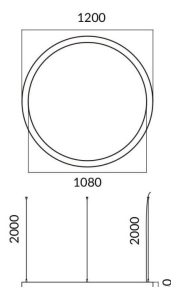

Circle up&down

Lavov architectural luminaire from the family Circle up&down with a power of Up 15W,Down 45W and a diffuse lighting distribution. With a real lumen output of 1350/4050 lm. Made in Extruded aluminium and PC diffuser and finished in white color. Driver ON-OFF.

Item code	86.A001.1401.01
Product type	Indoor
Category	Architectural luminaires
Family	Circle up&down

Pictograms

Dimensions

Product dimensions (mm) 60x80xdiam 1200

Scheme

Product

Real power (W)	Up 15W,Down 45W
Real luminous flux (Lm)	1350/4050
Colour	white
Chip Brand	Sanan
Control gear included	yes
Control gear	ON-OFF
Power Factor	>0,95
Flicker Free	yes
Average life time (h)	L80 B20, 50,000hrs
Colour temperature (K)	4000K
Colour consistency (SDCM)	SDCM<3
CRI	80