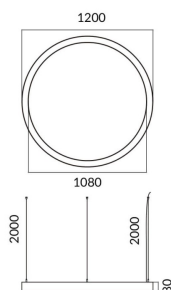

Scheme

Product

Real power (W)	Up 15W,Down 45W
Real luminous flux (Lm)	1350/4051
Colour	black
Chip Brand	Sanan
Control gear included	yes
Control gear	ON-OFF
Power Factor	>0,95
Flicker Free	yes
Average life time (h)	L80 B20, 50,000hrs
Colour temperature (K)	4000K
Colour consistency (SDCM)	SDCM<3
CRI	80