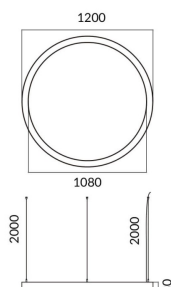

Circle up&down

Lavov architectural luminaire from the family Circle up&down with a power of Up 15W,Down 45W and a diffuse lighting distribution. With a real lumen output of 1350/4051lm. Made in Extruded aluminium and PC diffuser and finished in black color. Driver ON-OFF.

Item code	86.A001.1401.02
Product type	Indoor
Category	Architectural luminaires
Family	Circle up&down

Pictograms

Dimensions

Product dimensions (mm) 60x80xdiam 1200

Scheme

Product

Real power (W)	Up 15W,Down 45W
Real luminous flux (Lm)	1350/4051
Colour	black
Chip Brand	Sanan
Control gear included	yes
Control gear	ON-OFF
Power Factor	>0,95
Flicker Free	yes
Average life time (h)	L80 B20, 50,000hrs
Colour temperature (K)	4000K
Colour consistency (SDCM)	SDCM<3
CRI	80