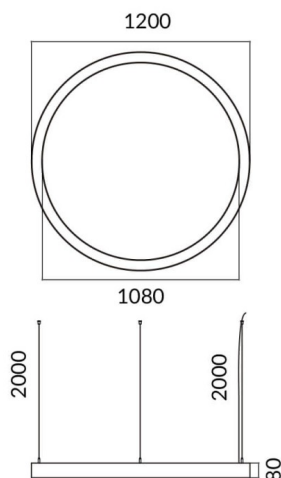

Scheme

Product	
Real power (W)	Up 15W,Down 45W
Real luminous flux (Lm)	1350/4051
Colour	black
Chip Brand	Sanan
Control gear included	yes
Control gear	ON-OFF
Power Factor	>0,95
Flicker Free	yes
Light source	LED
Type of LED	SMD
Average life time (h)	L80 B20, 50,000hrs
Colour temperature (K)	4000K
Colour consistency (SDCM)	SDCM3
CRI	80