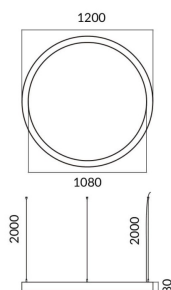

Scheme

Product

Real power (W)	Up 15W,Down 45W
Real luminous flux (Lm)	1350/4052
Colour	silver
Chip Brand	Sanan
Control gear included	yes
Control gear	ON-OFF
Power Factor	>0,95
Flicker Free	yes
Average life time (h)	L80 B20, 50,000hrs
Colour temperature (K)	4000K
Colour consistency (SDCM)	SDCM<3
CRI	80