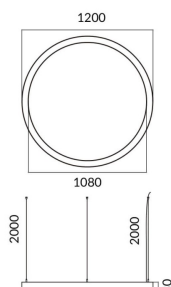

Circle up&down

Lavov architectural luminaire from the family Circle up&down with a power of Up 15W,Down 45W and a diffuse lighting distribution. With a real lumen output of 1350/4052lm. Made in Extruded aluminium and PC diffuser and finished in silver color. Driver ON-OFF.

Item code	86.A001.1401.03
Product type	Indoor
Category	Architectural luminaires
Family	Circle up&down
Pictograms	

Dimensions

Product dimensions (mm) 60x80xdiam 1200

Scheme

Product

Real power (W)	Up 15W,Down 45W
Real luminous flux (Lm)	1350/4052
Colour	silver
Chip Brand	Sanan
Control gear included	yes
Control gear	ON-OFF
Power Factor	>0,95
Flicker Free	yes
Average life time (h)	L80 B20, 50,000hrs
Colour temperature (K)	4000K
Colour consistency (SDCM)	SDCM<3
CRI	80