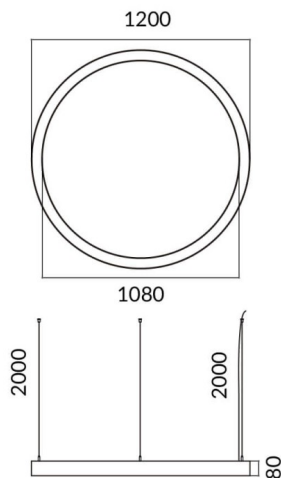

Circle up&down

Lavov architectural luminaire from the family Circle up&down with a power of Up 15W,Down 45W and a diffuse lighting distribution. With a real lumen output of 1350/4052lm. Made in Extruded aluminium and PC diffuser and finished in silver color. Driver ON-OFF.

Dimensions	
Product dimensions (mm)	60x80xdiam 1200

Scheme

Item code	86.A001.1401.03
Product type	Indoor
Category	Architectural luminaires
Family	Circle up&down
Pictograms	

Product	
Real power (W)	Up 15W,Down 45W
Real luminous flux (Lm)	1350/4052
Colour	silver
Chip Brand	Sanan
Control gear included	yes
Control gear	ON-OFF
Power Factor	>0,95
Flicker Free	yes
Light source	LED
Type of LED	SMD
Average life time (h)	L80 B20, 50,000hrs
Colour temperature (K)	4000K
Colour consistency (SDCM)	SDCM3
CRI	80