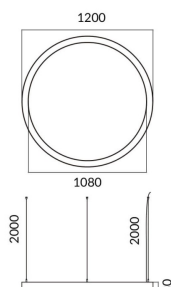

Scheme

Product

Real power (W)	Up 15W,Down 45W
Real luminous flux (Lm)	1350/4052
Colour	silver
Chip Brand	Sanan
Control gear included	yes
Control gear	ON-OFF
Power Factor	>0,95
Flicker Free	yes
Average life time (h)	L80 B20, 50,000hrs
Colour temperature (K)	4000K
Colour consistency (SDCM)	SDCM<3
CRI	80