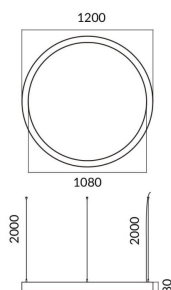

Circle up&down

Lavov architectural luminaire from the family Circle up&down with a power of Up 15W,Down 45W and a diffuse lighting distribution.With a real lumen output of 1350/4052lm. Made in Extruded aluminium and PC diffuser and finished in silver color. Driver ON-OFF.

Item code 86.A001.1401.03

Product type Indoor

Category Architectural luminaires

Family Circle up&down

Pictograms

	220 240 V	CRI 80	SDCM 3	CE
Driver INCL.	On Off	IP 20		

Dimensions

Product dimensions (mm) 60x80xdiam 1200

Scheme

Product

Real power (W) Up 15W,Down 45W

Real luminous flux (Lm) 1350/4052

Colour silver

Chip Brand Sanan

Control gear included yes

Control gear ON-OFF