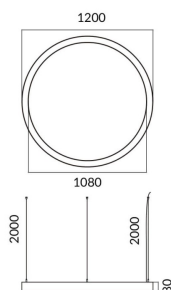

Circle up&down

Lavov architectural luminaire from the family Circle up&down with a power of Up 15W,Down 45W and a diffuse lighting distribution. With a real lumen output of 1350/4050 lm. Made in Extruded aluminium and PC diffuser and finished in white color. Driver DALI.

Item code	86.A001.1403.01
Product type	Indoor
Category	Architectural luminaires
Family	Circle up&down
Pictograms	

Dimensions

Product dimensions (mm) 60x80xdiam 1200

Scheme

Product

Real power (W)	Up 15W,Down 45W
Real luminous flux (Lm)	1350/4050
Colour	white
Chip Brand	Sanan
Control gear included	yes
Control gear	DALI
Power Factor	>0,95
Flicker Free	yes
Average life time (h)	L80 B20, 50,000hrs
Colour temperature (K)	4000K
Colour consistency (SDCM)	SDCM<3
CRI	80