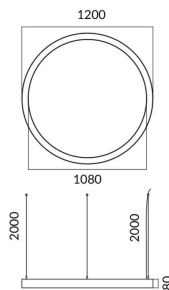

Circle up&down

Lavov architectural luminaire from the family Circle up&down with a power of Up 15W,Down 45W and a diffuse lighting distribution. With a real lumen output of 1350/4050 lm. Made in Extruded aluminium and PC diffuser and finished in white color. Driver DALI.

Item code	86.A001.1403.01
Product type	Indoor
Category	Architectural luminaires
Family	Circle up&down
Pictograms	

Dimensions

Product dimensions (mm) 60x80xdiam 1200

Scheme

Product

Real power (W)	Up 15W,Down 45W
Real luminous flux (Lm)	1350/4050
Colour	white
Chip Brand	Sanan
Control gear included	yes
Control gear	DALI
Power Factor	>0,95
Flicker Free	yes
Average life time (h)	L80 B20, 50,000hrs
Colour temperature (K)	4000K
Colour consistency (SDCM)	SDCM<3
CRI	80