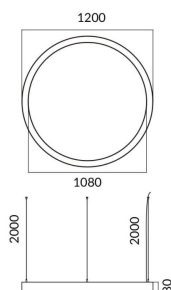

### Circle up&down

Lavov architectural luminaire from the family Circle up&down with a power of Up 15W,Down 45W and a diffuse lighting distribution.With a real lumen output of 1350/4050 lm. Made in Extruded aluminium and PC diffuser and finished in white color. Driver DALI.

### Dimensions

**Product dimensions (mm)** 60x80xdiam 1200

### Product

<b>Real power (W)</b>	<b>Up 15W,Down 45W</b>
<b>Real luminous flux (Lm)</b>	<b>1350/4050</b>
<b>Colour</b>	<b>white</b>
<b>Chip Brand</b>	<b>Sanan</b>
<b>Control gear included</b>	<b>yes</b>
<b>Control gear</b>	<b>DALI</b>
<b>Power Factor</b>	<b>&gt;0,95</b>
<b>Flicker Free</b>	<b>yes</b>
<b>Average life time (h)</b>	<b>L80 B20, 50,000hrs</b>
<b>Colour temperature (K)</b>	<b>4000K</b>
<b>Colour consistency (SDCM)</b>	<b>SDCM&lt;3</b>
<b>CRI</b>	<b>80</b>