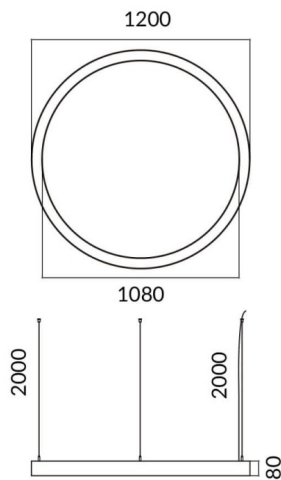

Circle up&down

Lavov architectural luminaire from the family Circle up&down with a power of Up 15W,Down 45W and a diffuse lighting distribution. With a real lumen output of 1350/4050 lm. Made in Extruded aluminium and PC diffuser and finished in white color. Driver DALI.

Dimensions	
Product dimensions (mm)	60x80xdiam 1200

Scheme

Item code	86.A001.1403.01
Product type	Indoor
Category	Architectural luminaires
Family	Circle up&down
Pictograms	

Product	
Real power (W)	Up 15W,Down 45W
Real luminous flux (Lm)	1350/4050
Colour	white
Chip Brand	Sanan
Control gear included	yes
Control gear	DALI
Power Factor	>0,95
Flicker Free	yes
Light source	LED
Type of LED	SMD
Average life time (h)	L80 B20, 50,000hrs
Colour temperature (K)	4000K
Colour consistency (SDCM)	SDCM3
CRI	80