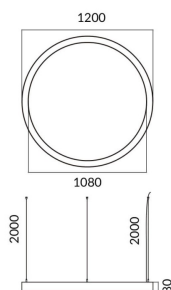

Circle up&down

Lavov architectural luminaire from the family Circle up&down with a power of Up 15W,Down 45W and a diffuse lighting distribution.With a real lumen output of 1350/4050 lm. Made in Extruded aluminium and PC diffuser and finished in white color. Driver DALI.

Item code	86.A001.1403.01
Product type	Indoor
Category	Architectural luminaires
Family	Circle up&down
Pictograms	

Dimensions

Product dimensions (mm) 60x80xdiam 1200

Scheme

Product

Real power (W)	Up 15W,Down 45W
Real luminous flux (Lm)	1350/4050
Colour	white
Chip Brand	Sanan
Control gear included	yes
Control gear	DALI
Power Factor	>0,95
Flicker Free	yes
Average life time (h)	L80 B20, 50,000hrs
Colour temperature (K)	4000K
Colour consistency (SDCM)	SDCM<3
CRI	80