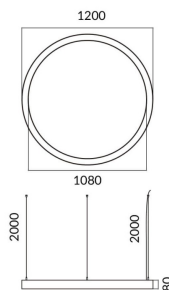

Circle up&down

Lavov architectural luminaire from the family Circle up&down with a power of Up 15W,Down 45W and a diffuse lighting distribution. With a real lumen output of 1350/4051lm. Made in Extruded aluminium and PC diffuser and finished in black color. Driver DALI.

Item code	86.A001.1403.02
Product type	Indoor
Category	Architectural luminaires
Family	Circle up&down
Pictograms	

Dimensions

Product dimensions (mm) 60x80xdiam 1200

Scheme

Product	
Real power (W)	Up 15W,Down 45W
Real luminous flux (Lm)	1350/4051
Colour	black
Chip Brand	Sanan
Control gear included	yes
Control gear	DALI
Power Factor	>0,95
Flicker Free	yes
Average life time (h)	L80 B20, 50,000hrs
Colour temperature (K)	4000K
Colour consistency (SDCM)	SDCM<3
CRI	80