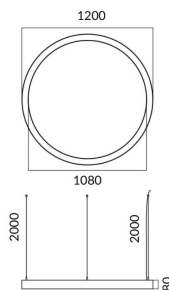

Circle up&down

Lavov architectural luminaire from the family Circle up&down with a power of Up 15W,Down 45W and a diffuse lighting distribution. With a real lumen output of 1350/4051lm. Made in Extruded aluminium and PC diffuser and finished in black color. Driver DALI.

Item code	86.A001.1403.02
Product type	Indoor
Category	Architectural luminaires
Family	Circle up&down
Pictograms	

Dimensions

Product dimensions (mm) 60x80xdiam 1200

Scheme

Product

Real power (W)	Up 15W,Down 45W
Real luminous flux (Lm)	1350/4051
Colour	black
Chip Brand	Sanan
Control gear included	yes
Control gear	DALI
Power Factor	>0,95
Flicker Free	yes
Average life time (h)	L80 B20, 50,000hrs
Colour temperature (K)	4000K
Colour consistency (SDCM)	SDCM<3
CRI	80