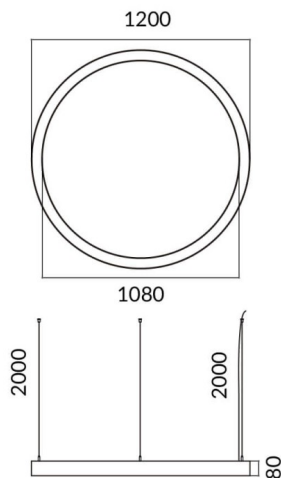

### Circle up&down

Lavov architectural luminaire from the family Circle up&down with a power of Up 15W,Down 45W and a diffuse lighting distribution. With a real lumen output of 1350/4051lm. Made in Extruded aluminium and PC diffuser and finished in black color. Driver DALI.

Dimensions	
Product dimensions (mm)	60x80xdiam 1200

### Scheme

Item code	86.A001.1403.02
Product type	Indoor
Category	Architectural luminaires
Family	Circle up&down
Pictograms	

Product	
Real power (W)	Up 15W,Down 45W
Real luminous flux (Lm)	1350/4051
Colour	black
Chip Brand	Sanan
Control gear included	yes
Control gear	DALI
Power Factor	>0,95
Flicker Free	yes
Light source	LED
Type of LED	SMD
Average life time (h)	L80 B20, 50,000hrs
Colour temperature (K)	4000K
Colour consistency (SDCM)	SDCM3
CRI	80