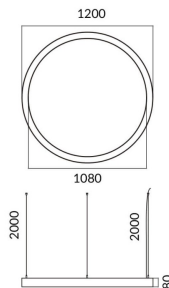

Circle up&down

Lavov architectural luminaire from the family Circle up&down with a power of Up 15W,Down 45W and a diffuse lighting distribution. With a real lumen output of 1350/4051lm. Made in Extruded aluminium and PC diffuser and finished in black color. Driver DALI.

Item code	86.A001.1403.02
Product type	Indoor
Category	Architectural luminaires
Family	Circle up&down

Pictograms

Dimensions

Product dimensions (mm) 60x80xdiam 1200

Scheme

Product

Real power (W)	Up 15W,Down 45W
Real luminous flux (Lm)	1350/4051
Colour	black
Chip Brand	Sanan
Control gear included	yes
Control gear	DALI
Power Factor	>0,95
Flicker Free	yes
Average life time (h)	L80 B20, 50,000hrs
Colour temperature (K)	4000K
Colour consistency (SDCM)	SDCM<3
CRI	80