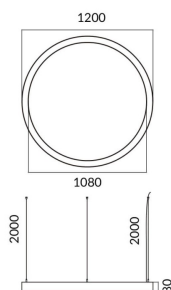

Scheme

Product

Real power (W)	Up 15W,Down 45W
Real luminous flux (Lm)	1350/4052
Colour	silver
Chip Brand	Sanan
Control gear included	yes
Control gear	DALI
Power Factor	>0,95
Flicker Free	yes
Average life time (h)	L80 B20, 50,000hrs
Colour temperature (K)	4000K
Colour consistency (SDCM)	SDCM<3
CRI	80