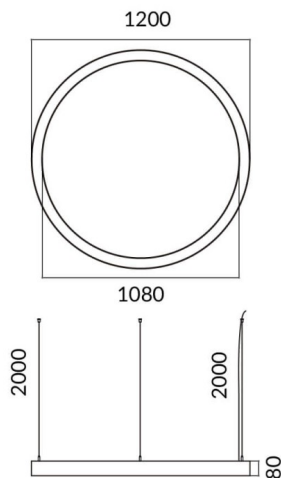

Circle up&down

Lavov architectural luminaire from the family Circle up&down with a power of Up 15W,Down 45W and a diffuse lighting distribution. With a real lumen output of 1350/4052lm. Made in Extruded aluminium and PC diffuser and finished in silver color. Driver DALI.

Dimensions	
Product dimensions (mm)	60x80xdiam 1200

Scheme

Item code	86.A001.1403.03
Product type	Indoor
Category	Architectural luminaires
Family	Circle up&down
Pictograms	

Product	
Real power (W)	Up 15W,Down 45W
Real luminous flux (Lm)	1350/4052
Colour	silver
Chip Brand	Sanan
Control gear included	yes
Control gear	DALI
Power Factor	>0,95
Flicker Free	yes
Light source	LED
Type of LED	SMD
Average life time (h)	L80 B20, 50,000hrs
Colour temperature (K)	4000K
Colour consistency (SDCM)	SDCM3
CRI	80