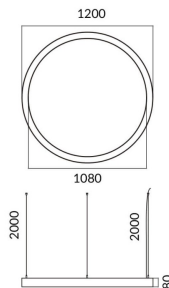

Circle up&down

Lavov architectural luminaire from the family Circle up&down with a power of Up 15W,Down 45W and a diffuse lighting distribution. With a real lumen output of 1350/4052lm. Made in Extruded aluminium and PC diffuser and finished in silver color. Driver DALI.

Item code	86.A001.1403.03
Product type	Indoor
Category	Architectural luminaires
Family	Circle up&down

Pictograms

Dimensions

Product dimensions (mm) 60x80xdiam 1200

Scheme

Product

Real power (W)	Up 15W,Down 45W
Real luminous flux (Lm)	1350/4052
Colour	silver
Chip Brand	Sanan
Control gear included	yes
Control gear	DALI
Power Factor	>0,95
Flicker Free	yes
Average life time (h)	L80 B20, 50,000hrs
Colour temperature (K)	4000K
Colour consistency (SDCM)	SDCM<3
CRI	80