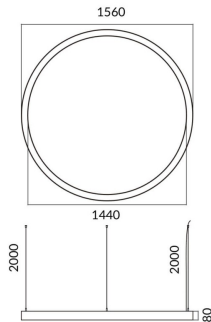

Circle up&down

Lavov architectural luminaire from the family Circle up&down with a power of Up 30W, Down 120 W and a diffuse lighting distribution. With a real lumen output of 2700/10800 lm. Made in Extruded aluminium and PC diffuser and finished in white color. Driver ON-OFF.

Item code	86.A001.2401.01
Product type	Indoor
Category	Architectural luminaires
Family	Circle up&down

Pictograms

Dimensions

Product dimensions (mm) 60x80xdiam 2000

Scheme

Product

Real power (W)	Up 30W, Down 120 W
Real luminous flux (Lm)	2700/10800
Colour	white
Chip Brand	Sanan
Control gear included	yes
Control gear	ON-OFF
Power Factor	>0,95
Flicker Free	yes
Average life time (h)	L80 B20, 50,000hrs
Colour temperature (K)	4000K
Colour consistency (SDCM)	SDCM<3
CRI	80