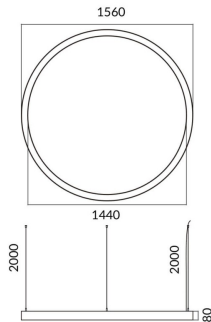

### Circle up&down

Lavov architectural luminaire from the family Circle up&down with a power of Up 30W, Down 120 W and a diffuse lighting distribution. With a real lumen output of 2700/10800 lm. Made in Extruded aluminium and PC diffuser and finished in white color. Driver ON-OFF.

<b>Item code</b>	<b>86.A001.2401.01</b>
<b>Product type</b>	<b>Indoor</b>
<b>Category</b>	<b>Architectural luminaires</b>
<b>Family</b>	<b>Circle up&amp;down</b>

### Dimensions

**Product dimensions (mm)** 60x80xdiam 2000