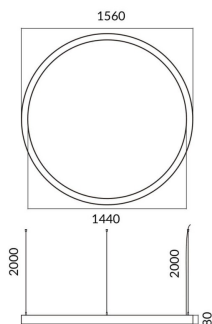

**Circle up&down**

Lavov architectural luminaire from the family Circle up&down with a power of Up 30W, Down 120 W and a diffuse lighting distribution. With a real lumen output of 2700/10800 lm. Made in Extruded aluminium and PC diffuser and finished in white color. Driver ON-OFF.

<b>Item code</b>	<b>86.A001.2401.01</b>
<b>Product type</b>	<b>Indoor</b>
<b>Category</b>	<b>Architectural luminaires</b>
<b>Family</b>	<b>Circle up&amp;down</b>

**Pictograms**

	220 240 V	CRI 80	SDCM 3	CE
Driver INCL.	On Off	IP 20		

**Dimensions**

**Product dimensions (mm) 60x80xdiam 2000**

**Scheme**

<b>Product</b>	
<b>Real power (W)</b>	<b>Up 30W, Down 120 W</b>
<b>Real luminous flux (Lm)</b>	<b>2700/10800</b>
<b>Colour</b>	<b>white</b>
<b>Chip Brand</b>	<b>Sanan</b>
<b>Control gear included</b>	<b>yes</b>
<b>Control gear</b>	<b>ON-OFF</b>
<b>Power Factor</b>	<b>&gt;0,95</b>
<b>Flicker Free</b>	<b>yes</b>
<b>Average life time (h)</b>	<b>L80 B20, 50,000hrs</b>
<b>Colour temperature (K)</b>	<b>4000K</b>
<b>Colour consistency (SDCM)</b>	<b>SDCM&lt;3</b>
<b>CRI</b>	<b>80</b>