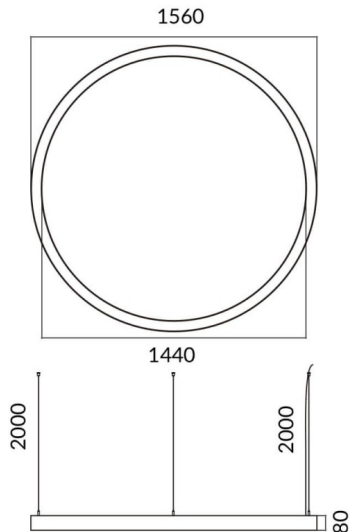

Circle up&down

Lavov architectural luminaire from the family Circle up&down with a power of Up 30W,Down 120 W and a diffuse lighting distribution. With a real lumen output of 2700/10800 lm. Made in Extruded aluminium and PC diffuser and finished in white color. Driver ON-OFF.

Dimensions	
Product dimensions (mm)	60x80xdiam 2000

Scheme

Item code	86.A001.2401.01
Product type	Indoor
Category	Architectural luminaires
Family	Circle up&down
Pictograms	

Product	
Real power (W)	Up 30W,Down 120 W
Real luminous flux (Lm)	2700/10800
Colour	white
Chip Brand	Sanan
Control gear included	yes
Control gear	ON-OFF
Power Factor	>0,95
Flicker Free	yes
Light source	LED
Type of LED	SMD
Average life time (h)	L80 B20, 50,000hrs
Colour temperature (K)	4000K
Colour consistency (SDCM)	SDCM3
CRI	80