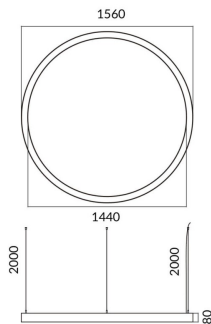

Circle up&down

Lavov architectural luminaire from the family Circle up&down with a power of Up 30W, Down 120 W and a diffuse lighting distribution. With a real lumen output of 2700/10801lm. Made in Extruded aluminium and PC diffuser and finished in black color. Driver ON-OFF.

Item code	86.A001.2401.02
Product type	Indoor
Category	Architectural luminaires
Family	Circle up&down

Pictograms

Dimensions

Product dimensions (mm) 60x80xdiam 2000

Scheme

Product

Real power (W)	Up 30W, Down 120 W
Real luminous flux (Lm)	2700/10801
Colour	black
Chip Brand	Sanan
Control gear included	yes
Control gear	ON-OFF
Power Factor	>0,95
Flicker Free	yes
Average life time (h)	L80 B20, 50,000hrs
Colour temperature (K)	4000K
Colour consistency (SDCM)	SDCM<3
CRI	80