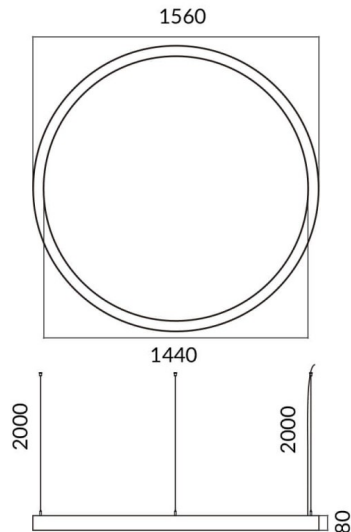

Circle up&down

Lavov architectural luminaire from the family Circle up&down with a power of Up 30W,Down 120 W and a diffuse lighting distribution. With a real lumen output of 2700/10801lm. Made in Extruded aluminium and PC diffuser and finished in black color. Driver ON-OFF.

Dimensions	
Product dimensions (mm)	60x80xdiam 2000

Scheme

Item code	86.A001.2401.02
Product type	Indoor
Category	Architectural luminaires
Family	Circle up&down
Pictograms	

Product	
Real power (W)	Up 30W,Down 120 W
Real luminous flux (Lm)	2700/10801
Colour	black
Chip Brand	Sanan
Control gear included	yes
Control gear	ON-OFF
Power Factor	>0,95
Flicker Free	yes
Light source	LED
Type of LED	SMD
Average life time (h)	L80 B20, 50,000hrs
Colour temperature (K)	4000K
Colour consistency (SDCM)	SDCM3
CRI	80