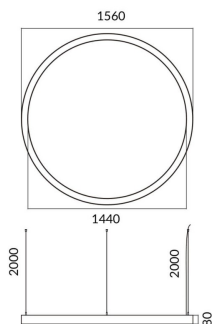

Circle up&down

Lavov architectural luminaire from the family Circle up&down with a power of Up 30W, Down 120 W and a diffuse lighting distribution. With a real lumen output of 2700/10801lm. Made in Extruded aluminium and PC diffuser and finished in black color. Driver ON-OFF.

Item code	86.A001.2401.02
Product type	Indoor
Category	Architectural luminaires
Family	Circle up&down

Pictograms

Dimensions

Product dimensions (mm) 60x80xdiam 2000

Scheme

Product

Real power (W)	Up 30W, Down 120 W
Real luminous flux (Lm)	2700/10801
Colour	black
Chip Brand	Sanan
Control gear included	yes
Control gear	ON-OFF
Power Factor	>0,95
Flicker Free	yes
Average life time (h)	L80 B20, 50,000hrs
Colour temperature (K)	4000K
Colour consistency (SDCM)	SDCM<3
CRI	80