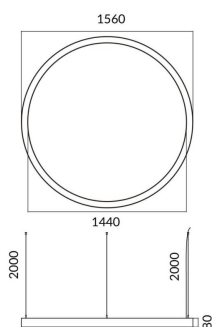

Circle up&down

Lavov architectural luminaire from the family Circle up&down with a power of Up 30W, Down 120 W and a diffuse lighting distribution. With a real lumen output of 2700/10801lm. Made in Extruded aluminium and PC diffuser and finished in black color. Driver ON-OFF.

Item code	86.A001.2401.02
Product type	Indoor
Category	Architectural luminaires
Family	Circle up&down

Pictograms

Dimensions

Product dimensions (mm) 60x80xdiam 2000

Scheme

Product

Real power (W)	Up 30W, Down 120 W
Real luminous flux (Lm)	2700/10801
Colour	black
Chip Brand	Sanan
Control gear included	yes
Control gear	ON-OFF
Power Factor	>0,95
Flicker Free	yes
Average life time (h)	L80 B20, 50,000hrs
Colour temperature (K)	4000K
Colour consistency (SDCM)	SDCM<3
CRI	80