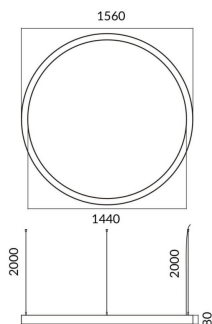

Circle up&down

Lavov architectural luminaire from the family Circle up&down with a power of Up 30W,Down 120 W and a diffuse lighting distribution. With a real lumen output of 2700/10802lm. Made in Extruded aluminium and PC diffuser and finished in silver color. Driver ON-OFF.

Item code	86.A001.2401.03
Product type	Indoor
Category	Architectural luminaires
Family	Circle up&down

Pictograms

	220 240 V	CRI 80	SDCM 3	CE
Driver INCL.	On Off	IP 20		

Dimensions

Product dimensions (mm) 60x80xdiam 2000

Scheme

Product	
Real power (W)	Up 30W,Down 120 W
Real luminous flux (Lm)	2700/10802
Colour	silver
Chip Brand	Sanan
Control gear included	yes
Control gear	ON-OFF
Power Factor	>0,95
Flicker Free	yes
Average life time (h)	L80 B20, 50,000hrs
Colour temperature (K)	4000K
Colour consistency (SDCM)	SDCM<3
CRI	80