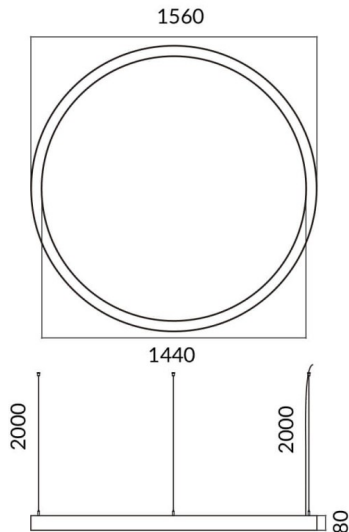

Circle up&down

Lavov architectural luminaire from the family Circle up&down with a power of Up 30W,Down 120 W and a diffuse lighting distribution. With a real lumen output of 2700/10802lm. Made in Extruded aluminium and PC diffuser and finished in silver color. Driver ON-OFF.

Dimensions

Product dimensions (mm) 60x80xdiam 2000

Scheme

Item code	86.A001.2401.03
Product type	Indoor
Category	Architectural luminaires
Family	Circle up&down
Pictograms	

Product	
Real power (W)	Up 30W,Down 120 W
Real luminous flux (Lm)	2700/10802
Colour	silver
Chip Brand	Sanan
Control gear included	yes
Control gear	ON-OFF
Power Factor	>0,95
Flicker Free	yes
Light source	LED
Type of LED	SMD
Average life time (h)	L80 B20, 50,000hrs
Colour temperature (K)	4000K
Colour consistency (SDCM)	SDCM3
CRI	80