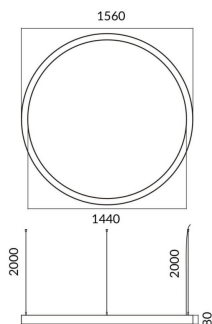

Circle up&down

Lavov architectural luminaire from the family Circle up&down with a power of Up 30W,Down 120 W and a diffuse lighting distribution.With a real lumen output of 2700/10802lm. Made in Extruded aluminium and PC diffuser and finished in silver color. Driver ON-OFF.

Item code	86.A001.2401.03
Product type	Indoor
Category	Architectural luminaires
Family	Circle up&down

Pictograms

	220 240 V	CRI 80	SDCM 3	CE
Driver INCL.	On Off	IP 20		

Dimensions

Product dimensions (mm) 60x80xdiam 2000

Scheme

Product	
Real power (W)	Up 30W,Down 120 W
Real luminous flux (Lm)	2700/10802
Colour	silver
Chip Brand	Sanan
Control gear included	yes
Control gear	ON-OFF
Power Factor	>0,95
Flicker Free	yes
Average life time (h)	L80 B20, 50,000hrs
Colour temperature (K)	4000K
Colour consistency (SDCM)	SDCM<3
CRI	80