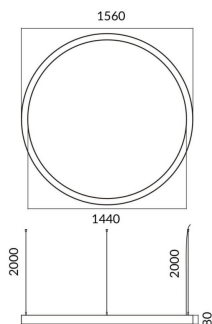

Scheme

Product

Real power (W)	Up 30W, Down 120 W
Real luminous flux (Lm)	2700/10802
Colour	silver
Chip Brand	Sanan
Control gear included	yes
Control gear	ON-OFF
Power Factor	>0,95
Flicker Free	yes
Average life time (h)	L80 B20, 50,000hrs
Colour temperature (K)	4000K
Colour consistency (SDCM)	SDCM<3
CRI	80