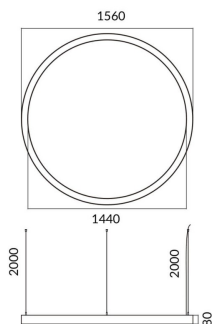

Circle up&down

Lavov architectural luminaire from the family Circle up&down with a power of Up 30W, Down 120 W and a diffuse lighting distribution. With a real lumen output of 2700/10800 lm. Made in Extruded aluminium and PC diffuser and finished in white color. Driver DALI.

Item code	86.A001.2403.01
Product type	Indoor
Category	Architectural luminaires
Family	Circle up&down

Pictograms

Dimensions

Product dimensions (mm) 60x80xdiam 2000

Scheme

Product

Real power (W)	Up 30W, Down 120 W
Real luminous flux (Lm)	2700/10800
Colour	white
Chip Brand	Sanan
Control gear included	yes
Control gear	DALI
Power Factor	>0,95
Flicker Free	yes
Average life time (h)	L80 B20, 50,000hrs
Colour temperature (K)	4000K
Colour consistency (SDCM)	SDCM<3
CRI	80