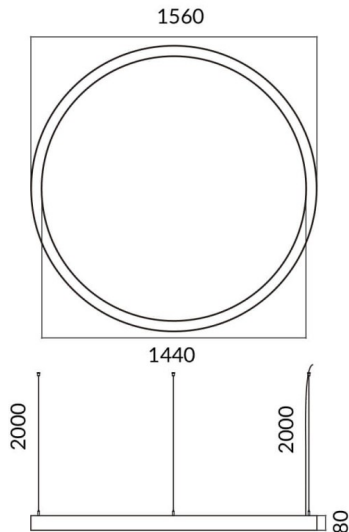

Circle up&down

Lavov architectural luminaire from the family Circle up&down with a power of Up 30W,Down 120 W and a diffuse lighting distribution. With a real lumen output of 2700/10800 lm. Made in Extruded aluminium and PC diffuser and finished in white color. Driver DALI.

Dimensions

Product dimensions (mm) 60x80xdiam 2000

Scheme

Item code	86.A001.2403.01
Product type	Indoor
Category	Architectural luminaires
Family	Circle up&down
Pictograms	

Product	
Real power (W)	Up 30W,Down 120 W
Real luminous flux (Lm)	2700/10800
Colour	white
Chip Brand	Sanan
Control gear included	yes
Control gear	DALI
Power Factor	>0,95
Flicker Free	yes
Light source	LED
Type of LED	SMD
Average life time (h)	L80 B20, 50,000hrs
Colour temperature (K)	4000K
Colour consistency (SDCM)	SDCM3
CRI	80