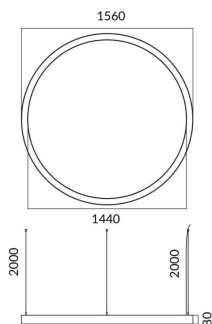

Circle up&down

Lavov architectural luminaire from the family Circle up&down with a power of Up 30W,Down 120 W and a diffuse lighting distribution. With a real lumen output of 2700/10801lm. Made in Extruded aluminium and PC diffuser and finished in black color. Driver DALI.

Item code	86.A001.2403.02
Product type	Indoor
Category	Architectural luminaires
Family	Circle up&down

Pictograms

Dimensions

Product dimensions (mm) 60x80xdiam 2000

Scheme

Product

Real power (W)	Up 30W,Down 120 W
Real luminous flux (Lm)	2700/10801
Colour	black
Chip Brand	Sanan
Control gear included	yes
Control gear	DALI
Power Factor	>0,95
Flicker Free	yes
Average life time (h)	L80 B20, 50,000hrs
Colour temperature (K)	4000K
Colour consistency (SDCM)	SDCM<3
CRI	80