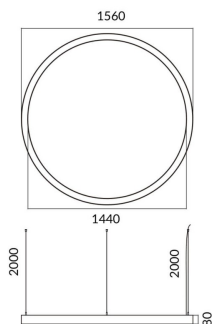

Circle up&down

Lavov architectural luminaire from the family Circle up&down with a power of Up 30W, Down 120 W and a diffuse lighting distribution. With a real lumen output of 2700/10801lm. Made in Extruded aluminium and PC diffuser and finished in black color. Driver DALI.

Item code	86.A001.2403.02
Product type	Indoor
Category	Architectural luminaires
Family	Circle up&down
Pictograms	

Dimensions

Product dimensions (mm) 60x80xdiam 2000

Scheme

Product

Real power (W)	Up 30W, Down 120 W
Real luminous flux (Lm)	2700/10801
Colour	black
Chip Brand	Sanan
Control gear included	yes
Control gear	DALI
Power Factor	>0,95
Flicker Free	yes
Average life time (h)	L80 B20, 50,000hrs
Colour temperature (K)	4000K
Colour consistency (SDCM)	SDCM<3
CRI	80