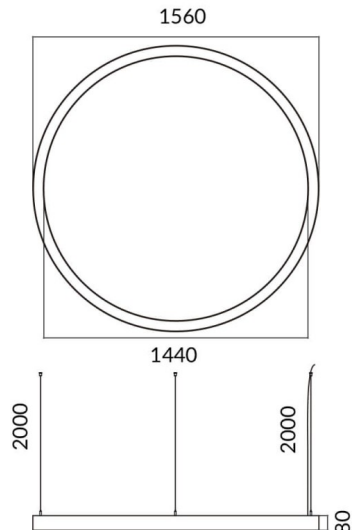

Circle up&down

Lavov architectural luminaire from the family Circle up&down with a power of Up 30W,Down 120 W and a diffuse lighting distribution. With a real lumen output of 2700/10801lm. Made in Extruded aluminium and PC diffuser and finished in black color. Driver DALI.

Item code	86.A001.2403.02
Product type	Indoor
Category	Architectural luminaires
Family	Circle up&down
Pictograms	

Dimensions

Product dimensions (mm) **60x80xdiam 2000**

Scheme

Product

Real power (W)	Up 30W,Down 120 W
Real luminous flux (Lm)	2700/10801
Colour	black
Chip Brand	Sanan
Control gear included	yes
Control gear	DALI
Power Factor	>0,95
Flicker Free	yes
Light source	LED
Type of LED	SMD
Average life time (h)	L80 B20, 50,000hrs
Colour temperature (K)	4000K
Colour consistency (SDCM)	SDCM3
CRI	80