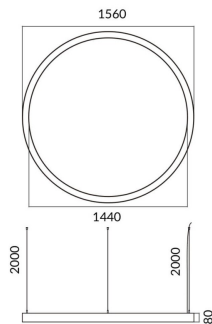

Circle up&down

Lavov architectural luminaire from the family Circle up&down with a power of Up 30W, Down 120 W and a diffuse lighting distribution. With a real lumen output of 2700/10801lm. Made in Extruded aluminium and PC diffuser and finished in black color. Driver DALI.

Item code	86.A001.2403.02
Product type	Indoor
Category	Architectural luminaires
Family	Circle up&down
Pictograms	

Dimensions

Product dimensions (mm) 60x80xdiam 2000

Scheme

Product

Real power (W)	Up 30W, Down 120 W
Real luminous flux (Lm)	2700/10801
Colour	black
Chip Brand	Sanan
Control gear included	yes
Control gear	DALI
Power Factor	>0,95
Flicker Free	yes
Average life time (h)	L80 B20, 50,000hrs
Colour temperature (K)	4000K
Colour consistency (SDCM)	SDCM<3
CRI	80