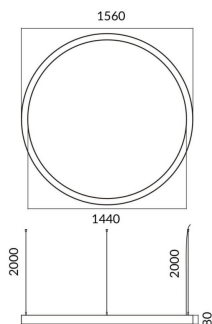

Circle up&down

Lavov architectural luminaire from the family Circle up&down with a power of Up 30W, Down 120 W and a diffuse lighting distribution. With a real lumen output of 2700/10802lm. Made in Extruded aluminium and PC diffuser and finished in silver color. Driver DALI.

Item code	86.A001.2403.03
Product type	Indoor
Category	Architectural luminaires
Family	Circle up&down

Pictograms	    
	  

Dimensions

Product dimensions (mm) 60x80xdiam 2000

Scheme

Product	
Real power (W)	Up 30W, Down 120 W
Real luminous flux (Lm)	2700/10802
Colour	silver
Chip Brand	Sanan
Control gear included	yes
Control gear	DALI
Power Factor	>0,95
Flicker Free	yes
Average life time (h)	L80 B20, 50,000hrs
Colour temperature (K)	4000K
Colour consistency (SDCM)	SDCM<3
CRI	80