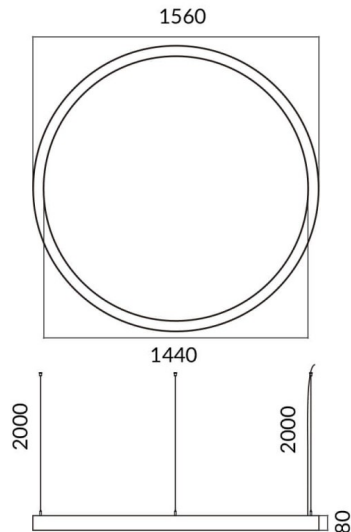

### Circle up&down

Lavov architectural luminaire from the family Circle up&down with a power of Up 30W, Down 120 W and a diffuse lighting distribution. With a real lumen output of 2700/10802lm. Made in Extruded aluminium and PC diffuser and finished in silver color. Driver DALI.

Dimensions	
Product dimensions (mm)	60x80xdiam 2000

### Scheme

Item code	86.A001.2403.03
Product type	Indoor
Category	Architectural luminaires
Family	Circle up&down
Pictograms	

Product	
Real power (W)	Up 30W, Down 120 W
Real luminous flux (Lm)	2700/10802
Colour	silver
Chip Brand	Sanan
Control gear included	yes
Control gear	DALI
Power Factor	>0,95
Flicker Free	yes
Light source	LED
Type of LED	SMD
Average life time (h)	L80 B20, 50,000hrs
Colour temperature (K)	4000K
Colour consistency (SDCM)	SDCM3
CRI	80