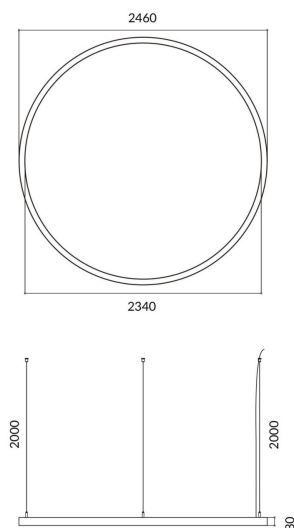

Circle up&down

Lavov architectural luminaire from the family Circle up&down with a power of Up 40W,Down 160 W and a diffuse lighting distribution. With a real lumen output of 3600/14400 lm. Made in Extruded aluminium and PC diffuser and finished in white color. Driver ON-OFF.

Item code	86.A001.3401.01
Product type	Indoor
Category	Architectural luminaires
Family	Circle up&down

Pictograms

Dimensions

Product dimensions (mm) 60x80xdiam 2400

Scheme

Product

Real power (W)	Up 40W,Down 160 W
Real luminous flux (Lm)	3600/14400
Colour	white
Chip Brand	Sanan
Control gear included	yes
Control gear	ON-OFF
Power Factor	>0,95
Flicker Free	yes
Average life time (h)	L80 B20, 50,000hrs
Colour temperature (K)	4000K
Colour consistency (SDCM)	SDCM<3
CRI	80