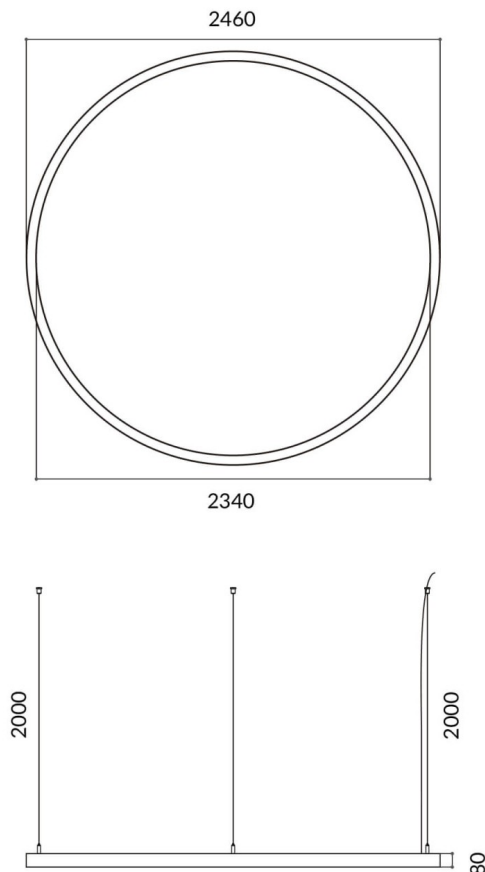

Circle up&down

Lavov architectural luminaire from the family Circle up&down with a power of Up 40W,Down 160 W and a diffuse lighting distribution. With a real lumen output of 3600/14400 lm. Made in Extruded aluminium and PC diffuser and finished in white color. Driver ON-OFF.

Dimensions	
Product dimensions (mm)	60x80xdiam 2400

Scheme

Item code	86.A001.3401.01
Product type	Indoor
Category	Architectural luminaires
Family	Circle up&down
Pictograms	

Product	
Real power (W)	Up 40W,Down 160 W
Real luminous flux (Lm)	3600/14400
Colour	white
Chip Brand	Sanan
Control gear included	yes
Control gear	ON-OFF
Power Factor	>0,95
Flicker Free	yes
Light source	LED
Type of LED	SMD
Average life time (h)	L80 B20, 50,000hrs
Colour temperature (K)	4000K
Colour consistency (SDCM)	SDCM3
CRI	80