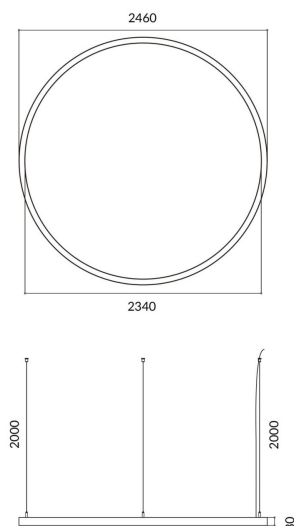

Scheme

Product

Real power (W)	Up 40W,Down 160 W
Real luminous flux (Lm)	3600/14400
Colour	white
Chip Brand	Sanan
Control gear included	yes
Control gear	ON-OFF
Power Factor	>0,95
Flicker Free	yes
Average life time (h)	L80 B20, 50,000hrs
Colour temperature (K)	4000K
Colour consistency (SDCM)	SDCM<3
CRI	80