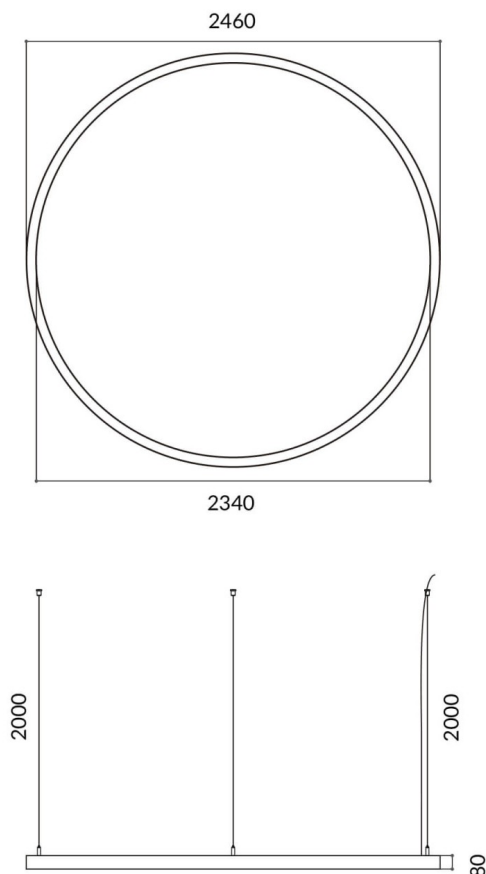

Circle up&down

Lavov architectural luminaire from the family Circle up&down with a power of Up 40W,Down 160 W and a diffuse lighting distribution. With a real lumen output of 3600/14401lm. Made in Extruded aluminium and PC diffuser and finished in black color. Driver ON-OFF.

Item code	86.A001.3401.02
Product type	Indoor
Category	Architectural luminaires
Family	Circle up&down
Pictograms	

Dimensions

Product dimensions (mm) **60x80xdiam 2400**

Scheme

Product

Real power (W)	Up 40W,Down 160 W
Real luminous flux (Lm)	3600/14401
Colour	black
Chip Brand	Sanan
Control gear included	yes
Control gear	ON-OFF
Power Factor	>0,95
Flicker Free	yes
Light source	LED
Type of LED	SMD
Average life time (h)	L80 B20, 50,000hrs
Colour temperature (K)	4000K
Colour consistency (SDCM)	SDCM3
CRI	80