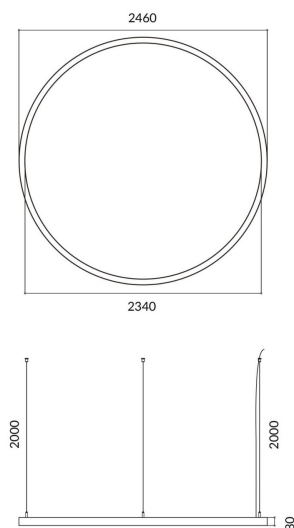

Circle up&down

Lavov architectural luminaire from the family Circle up&down with a power of Up 40W,Down 160 W and a diffuse lighting distribution.With a real lumen output of 3600/1440lm. Made in Extruded aluminium and PC diffuser and finished in black color. Driver ON-OFF.

Item code	86.A001.3401.02
Product type	Indoor
Category	Architectural luminaires
Family	Circle up&down

Pictograms

	220 240 V	CRI 80	SDCM 3	CE
Driver INCL.	On Off	IP 20		

Dimensions

Product dimensions (mm) 60x80xdiam 2400

Scheme

Product

Real power (W)	Up 40W,Down 160 W
Real luminous flux (Lm)	3600/14401
Colour	black
Chip Brand	Sanan
Control gear included	yes
Control gear	ON-OFF
Power Factor	>0,95
Flicker Free	yes
Average life time (h)	L80 B20, 50,000hrs
Colour temperature (K)	4000K
Colour consistency (SDCM)	SDCM<3
CRI	80