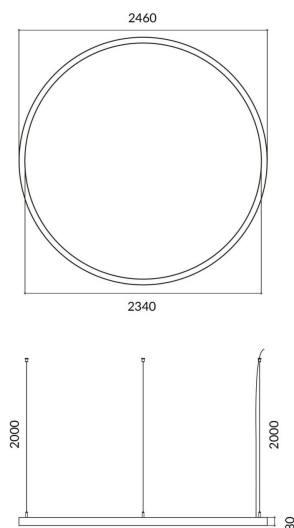

Circle up&down

Lavov architectural luminaire from the family Circle up&down with a power of Up 40W,Down 160 W and a diffuse lighting distribution.With a real lumen output of 3600/14402lm. Made in Extruded aluminium and PC diffuser and finished in silver color. Driver ON-OFF.

Item code	86.A001.3401.03
Product type	Indoor
Category	Architectural luminaires
Family	Circle up&down

Pictograms

	220 240 V	CRI 80	SDCM 3	CE
Driver INCL.	On Off	IP 20		

Dimensions

Product dimensions (mm) 60x80xdiam 2400

Scheme

Product

Real power (W)	Up 40W,Down 160 W
Real luminous flux (Lm)	3600/14402
Colour	silver
Chip Brand	Sanan
Control gear included	yes
Control gear	ON-OFF
Power Factor	>0,95
Flicker Free	yes
Average life time (h)	L80 B20, 50,000hrs
Colour temperature (K)	4000K
Colour consistency (SDCM)	SDCM<3
CRI	80