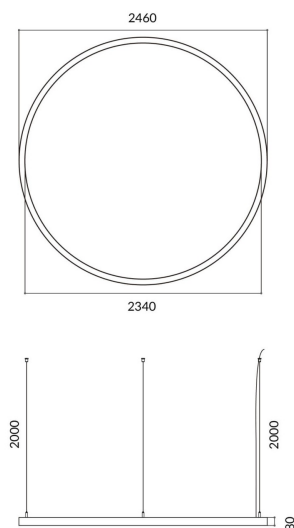

Circle up&down

Lavov architectural luminaire from the family Circle up&down with a power of Up 40W,Down 160 W and a diffuse lighting distribution. With a real lumen output of 3600/14402lm. Made in Extruded aluminium and PC diffuser and finished in silver color. Driver ON-OFF.

Item code	86.A001.3401.03
Product type	Indoor
Category	Architectural luminaires
Family	Circle up&down

Pictograms

Dimensions

Product dimensions (mm) 60x80xdiam 2400

Scheme

Product

Real power (W)	Up 40W,Down 160 W
Real luminous flux (Lm)	3600/14402
Colour	silver
Chip Brand	Sanan
Control gear included	yes
Control gear	ON-OFF
Power Factor	>0,95
Flicker Free	yes
Average life time (h)	L80 B20, 50,000hrs
Colour temperature (K)	4000K
Colour consistency (SDCM)	SDCM<3
CRI	80