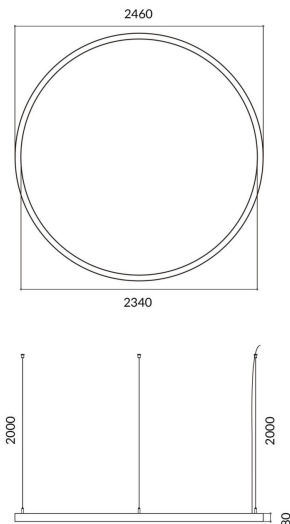

Circle up&down

Lavov architectural luminaire from the family Circle up&down with a power of Up 40W,Down 160 W and a diffuse lighting distribution.With a real lumen output of 3600/14402lm. Made in Extruded aluminium and PC diffuser and finished in silver color. Driver ON-OFF.

Item code	86.A001.3401.03
Product type	Indoor
Category	Architectural luminaires
Family	Circle up&down

Pictograms

	220 240 V	CRI 80	SDCM 3	CE
Driver INCL.	On Off	IP 20		

Dimensions

Product dimensions (mm) 60x80xdiam 2400

Scheme

Product	
Real power (W)	Up 40W,Down 160 W
Real luminous flux (Lm)	3600/14402
Colour	silver
Chip Brand	Sanan
Control gear included	yes
Control gear	ON-OFF
Power Factor	>0,95
Flicker Free	yes
Average life time (h)	L80 B20, 50,000hrs
Colour temperature (K)	4000K
Colour consistency (SDCM)	SDCM<3
CRI	80