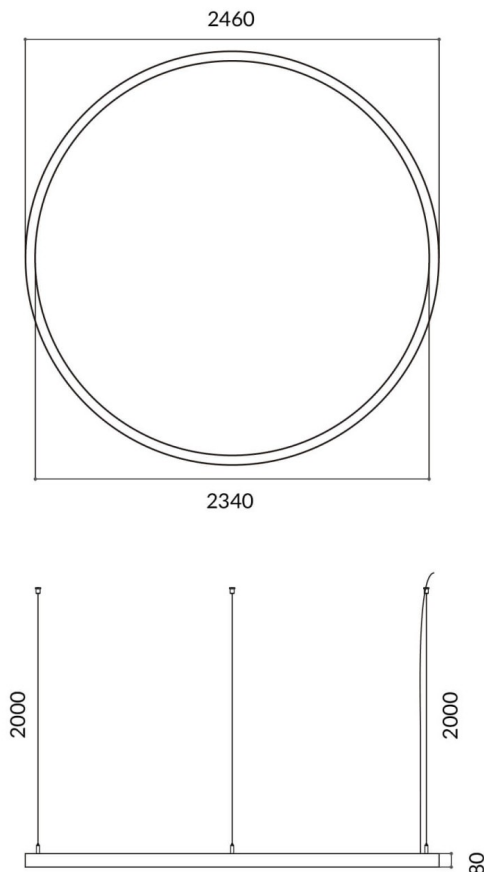

Circle up&down

Lavov architectural luminaire from the family Circle up&down with a power of Up 40W,Down 160 W and a diffuse lighting distribution. With a real lumen output of 3600/14402lm. Made in Extruded aluminium and PC diffuser and finished in silver color. Driver ON-OFF.

Dimensions	
Product dimensions (mm)	60x80xdiam 2400

Scheme

Item code	86.A001.3401.03
Product type	Indoor
Category	Architectural luminaires
Family	Circle up&down
Pictograms	

Product	
Real power (W)	Up 40W,Down 160 W
Real luminous flux (Lm)	3600/14402
Colour	silver
Chip Brand	Sanan
Control gear included	yes
Control gear	ON-OFF
Power Factor	>0,95
Flicker Free	yes
Light source	LED
Type of LED	SMD
Average life time (h)	L80 B20, 50,000hrs
Colour temperature (K)	4000K
Colour consistency (SDCM)	SDCM3
CRI	80