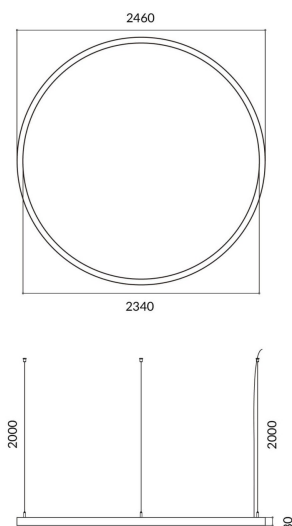

Circle up&down

Lavov architectural luminaire from the family Circle up&down with a power of Up 40W,Down 160 W and a diffuse lighting distribution. With a real lumen output of 3600/14400 lm. Made in Extruded aluminium and PC diffuser and finished in white color. Driver DALI.

Item code	86.A001.3403.01
Product type	Indoor
Category	Architectural luminaires
Family	Circle up&down

Pictograms

Dimensions

Product dimensions (mm) 60x80xdiam 2400

Scheme

Product

Real power (W)	Up 40W,Down 160 W
Real luminous flux (Lm)	3600/14400
Colour	white
Chip Brand	Sanan
Control gear included	yes
Control gear	DALI
Power Factor	>0,95
Flicker Free	yes
Average life time (h)	L80 B20, 50,000hrs
Colour temperature (K)	4000K
Colour consistency (SDCM)	SDCM<3
CRI	80