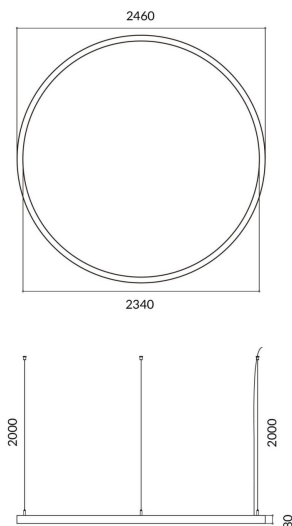

Circle up&down

Lavov architectural luminaire from the family Circle up&down with a power of Up 40W, Down 160 W and a diffuse lighting distribution. With a real lumen output of 3600/14400 lm. Made in Extruded aluminium and PC diffuser and finished in white color. Driver DALI.

Item code	86.A001.3403.01
Product type	Indoor
Category	Architectural luminaires
Family	Circle up&down

Pictograms	    
	  

Dimensions

Product dimensions (mm) 60x80xdiam 2400

Scheme

Product

Real power (W)	Up 40W, Down 160 W
Real luminous flux (Lm)	3600/14400
Colour	white
Chip Brand	Sanan
Control gear included	yes
Control gear	DALI
Power Factor	>0,95
Flicker Free	yes
Average life time (h)	L80 B20, 50,000hrs
Colour temperature (K)	4000K
Colour consistency (SDCM)	SDCM<3
CRI	80