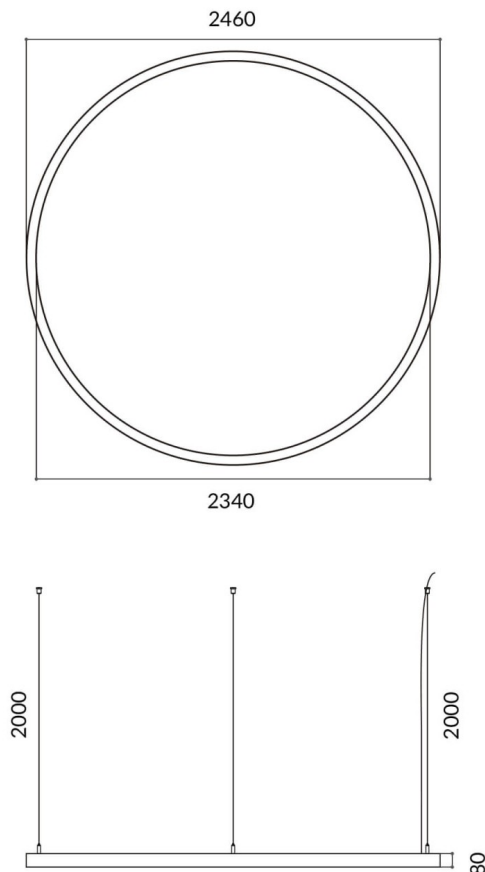

### Circle up&down

Lavov architectural luminaire from the family Circle up&down with a power of Up 40W,Down 160 W and a diffuse lighting distribution. With a real lumen output of 3600/14400 lm. Made in Extruded aluminium and PC diffuser and finished in white color. Driver DALI.

Dimensions	
Product dimensions (mm)	60x80xdiam 2400

### Scheme

Item code	86.A001.3403.01
Product type	Indoor
Category	Architectural luminaires
Family	Circle up&down
Pictograms	

Product	
Real power (W)	Up 40W,Down 160 W
Real luminous flux (Lm)	3600/14400
Colour	white
Chip Brand	Sanan
Control gear included	yes
Control gear	DALI
Power Factor	>0,95
Flicker Free	yes
Light source	LED
Type of LED	SMD
Average life time (h)	L80 B20, 50,000hrs
Colour temperature (K)	4000K
Colour consistency (SDCM)	SDCM3
CRI	80