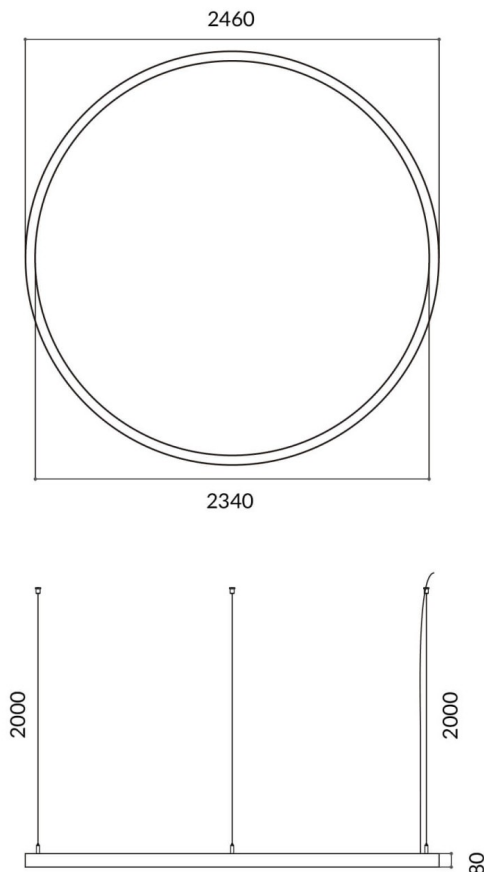

Circle up&down

Lavov architectural luminaire from the family Circle up&down with a power of Up 40W,Down 160 W and a diffuse lighting distribution. With a real lumen output of 3600/14401lm. Made in Extruded aluminium and PC diffuser and finished in black color. Driver DALI.

Dimensions	
Product dimensions (mm)	60x80xdiam 2400

Scheme

Item code	86.A001.3403.02
Product type	Indoor
Category	Architectural luminaires
Family	Circle up&down
Pictograms	

Product	
Real power (W)	Up 40W,Down 160 W
Real luminous flux (Lm)	3600/14401
Colour	black
Chip Brand	Sanan
Control gear included	yes
Control gear	DALI
Power Factor	>0,95
Flicker Free	yes
Light source	LED
Type of LED	SMD
Average life time (h)	L80 B20, 50,000hrs
Colour temperature (K)	4000K
Colour consistency (SDCM)	SDCM3
CRI	80