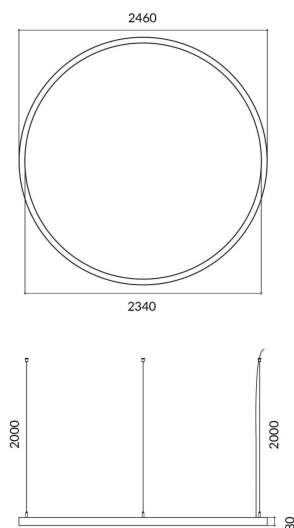

Circle up&down

Lavov architectural luminaire from the family Circle up&down with a power of Up 40W,Down 160 W and a diffuse lighting distribution. With a real lumen output of 3600/1440lm. Made in Extruded aluminium and PC diffuser and finished in black color. Driver DALI.

Item code	86.A001.3403.02
Product type	Indoor
Category	Architectural luminaires
Family	Circle up&down

Pictograms	    
	  

Dimensions

Product dimensions (mm) 60x80xdiam 2400

Scheme

Product

Real power (W)	Up 40W,Down 160 W
Real luminous flux (Lm)	3600/14401
Colour	black
Chip Brand	Sanan
Control gear included	yes
Control gear	DALI
Power Factor	>0,95
Flicker Free	yes
Average life time (h)	L80 B20, 50,000hrs
Colour temperature (K)	4000K
Colour consistency (SDCM)	SDCM<3
CRI	80