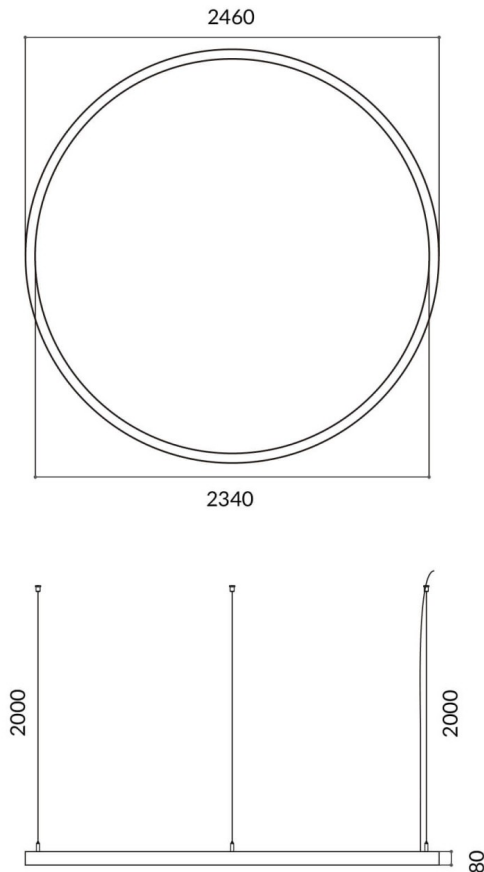

### Circle up&down

Lavov architectural luminaire from the family Circle up&down with a power of Up 40W,Down 160 W and a diffuse lighting distribution. With a real lumen output of 3600/14402lm. Made in Extruded aluminium and PC diffuser and finished in silver color. Driver DALI.

Dimensions	
Product dimensions (mm)	60x80xdiam 2400

### Scheme

Item code	86.A001.3403.03
Product type	Indoor
Category	Architectural luminaires
Family	Circle up&down
Pictograms	

Product	
Real power (W)	Up 40W,Down 160 W
Real luminous flux (Lm)	3600/14402
Colour	silver
Chip Brand	Sanan
Control gear included	yes
Control gear	DALI
Power Factor	>0,95
Flicker Free	yes
Light source	LED
Type of LED	SMD
Average life time (h)	L80 B20, 50,000hrs
Colour temperature (K)	4000K
Colour consistency (SDCM)	SDCM3
CRI	80