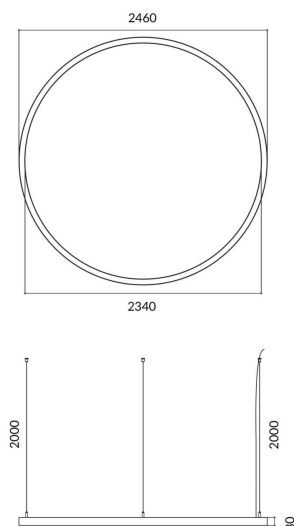

Circle up&down

Lavov architectural luminaire from the family Circle up&down with a power of Up 40W,Down 160 W and a diffuse lighting distribution. With a real lumen output of 3600/14402lm. Made in Extruded aluminium and PC diffuser and finished in silver color. Driver DALI.

Item code	86.A001.3403.03
Product type	Indoor
Category	Architectural luminaires
Family	Circle up&down

Pictograms	    
	  

Dimensions

Product dimensions (mm) 60x80xdiam 2400

Scheme

Product

Real power (W)	Up 40W,Down 160 W
Real luminous flux (Lm)	3600/14402
Colour	silver
Chip Brand	Sanan
Control gear included	yes
Control gear	DALI
Power Factor	>0,95
Flicker Free	yes
Average life time (h)	L80 B20, 50,000hrs
Colour temperature (K)	4000K
Colour consistency (SDCM)	SDCM<3
CRI	80