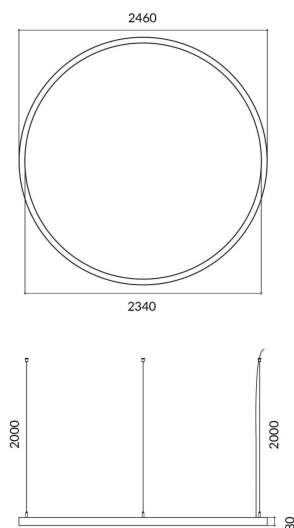

Circle up&down

Lavov architectural luminaire from the family Circle up&down with a power of Up 40W,Down 160 W and a diffuse lighting distribution. With a real lumen output of 3600/14402lm. Made in Extruded aluminium and PC diffuser and finished in silver color. Driver DALI.

Item code	86.A001.3403.03
Product type	Indoor
Category	Architectural luminaires
Family	Circle up&down

Pictograms	    
	  

Dimensions

Product dimensions (mm) 60x80xdiam 2400

Scheme

Product

Real power (W)	Up 40W,Down 160 W
Real luminous flux (Lm)	3600/14402
Colour	silver
Chip Brand	Sanan
Control gear included	yes
Control gear	DALI
Power Factor	>0,95
Flicker Free	yes
Average life time (h)	L80 B20, 50,000hrs
Colour temperature (K)	4000K
Colour consistency (SDCM)	SDCM<3
CRI	80