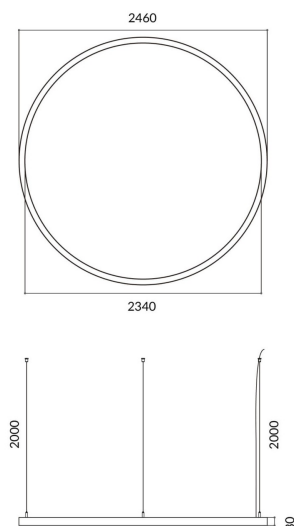

Circle up&down

Lavov architectural luminaire from the family Circle up&down with a power of Up 40W, Down 160 W and a diffuse lighting distribution. With a real lumen output of 3600/14402lm. Made in Extruded aluminium and PC diffuser and finished in silver color. Driver DALI.

Item code	86.A001.3403.03
Product type	Indoor
Category	Architectural luminaires
Family	Circle up&down

Pictograms

Dimensions

Product dimensions (mm) 60x80xdiam 2400

Scheme

Product

Real power (W)	Up 40W, Down 160 W
Real luminous flux (Lm)	3600/14402
Colour	silver
Chip Brand	Sanan
Control gear included	yes
Control gear	DALI
Power Factor	>0,95
Flicker Free	yes
Average life time (h)	L80 B20, 50,000hrs
Colour temperature (K)	4000K
Colour consistency (SDCM)	SDCM<3
CRI	80