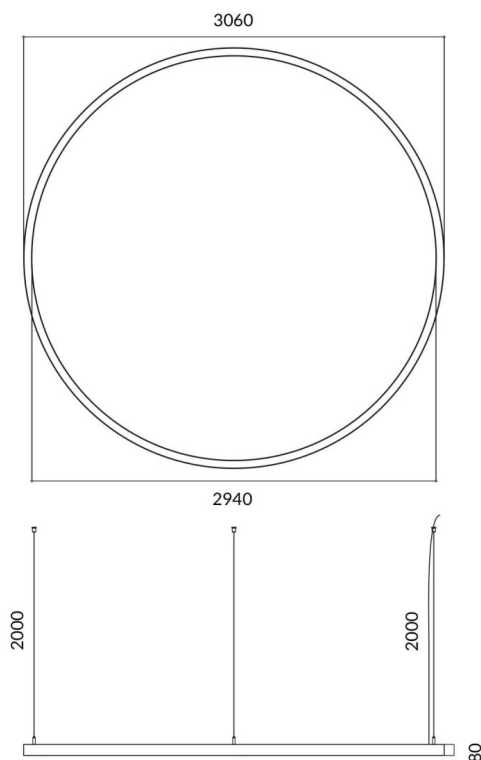

Scheme

Product

Real power (W)	Up 60W,Down 180 W
Real luminous flux (Lm)	5400/16200
Colour	white
Chip Brand	Sanan
Control gear included	yes
Control gear	ON-OFF
Power Factor	>0,95
Flicker Free	yes
Light source	LED
Type of LED	SMD
Average life time (h)	L80 B20, 50,000hrs
Colour temperature (K)	4000K
Colour consistency (SDCM)	SDCM3
CRI	80