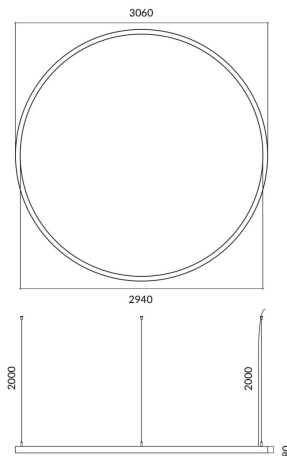

Circle up&down

Lavov architectural luminaire from the family Circle up&down with a power of Up 60W,Down 180 W and a diffuse lighting distribution.With a real lumen output of 5400/16200lm. Made in Extruded aluminium and PC diffuser and finished in white color. Driver ON-OFF.

Item code	86.A001.4401.01
Product type	Indoor
Category	Architectural luminaires
Family	Circle up&down
Pictograms	

Dimensions

Product dimensions (mm) 60x80xdiam 3000

Scheme

Product	
Real power (W)	Up 60W,Down 180 W
Real luminous flux (Lm)	5400/16200
Colour	white
Chip Brand	Sanan
Control gear included	yes
Control gear	ON-OFF
Power Factor	>0,95
Flicker Free	yes
Average life time (h)	L80 B20, 50,000hrs
Colour temperature (K)	4000K
Colour consistency (SDCM)	SDCM<3
CRI	80