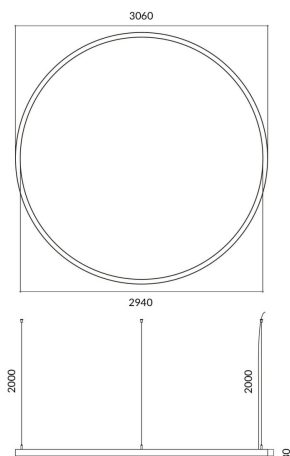

Circle up&down

Lavov architectural luminaire from the family Circle up&down with a power of Up 60W,Down 180 W and a diffuse lighting distribution. With a real lumen output of 5400/16200lm. Made in Extruded aluminium and PC diffuser and finished in white color. Driver ON-OFF.

Item code	86.A001.4401.01
Product type	Indoor
Category	Architectural luminaires
Family	Circle up&down

Pictograms	    
	  

Dimensions

Product dimensions (mm) 60x80xdiam 3000

Scheme

Product	
Real power (W)	Up 60W,Down 180 W
Real luminous flux (Lm)	5400/16200
Colour	white
Chip Brand	Sanan
Control gear included	yes
Control gear	ON-OFF
Power Factor	>0,95
Flicker Free	yes
Average life time (h)	L80 B20, 50,000hrs
Colour temperature (K)	4000K
Colour consistency (SDCM)	SDCM<3
CRI	80