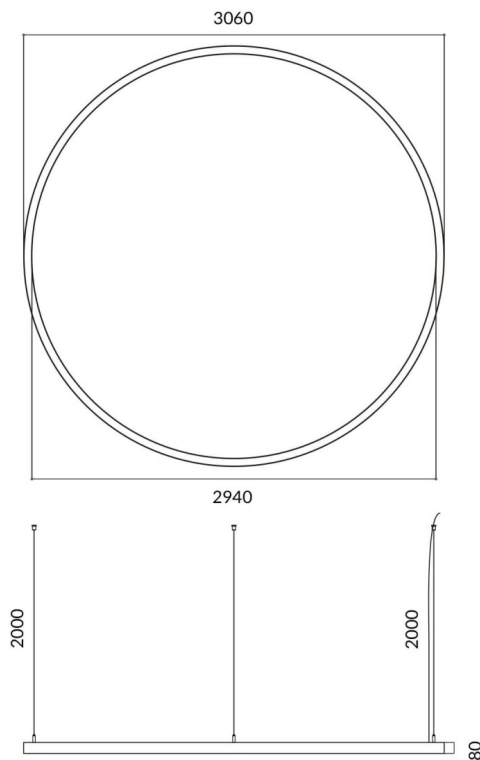

### Circle up&down

Lavov architectural luminaire from the family Circle up&down with a power of Up 60W, Down 180 W and a diffuse lighting distribution. With a real lumen output of 5400/16200lm. Made in Extruded aluminium and PC diffuser and finished in white color. Driver ON-OFF.

Dimensions	
Product dimensions (mm)	60x80xdiam 3000

### Scheme

Item code	86.A001.4401.01
Product type	Indoor
Category	Architectural luminaires
Family	Circle up&down
Pictograms	

Product	
Real power (W)	Up 60W, Down 180 W
Real luminous flux (Lm)	5400/16200
Colour	white
Chip Brand	Sanan
Control gear included	yes
Control gear	ON-OFF
Power Factor	>0,95
Flicker Free	yes
Average life time (h)	L80 B20, 50,000hrs
Colour temperature (K)	4000K
Colour consistency (SDCM)	SDCM<3
CRI	80