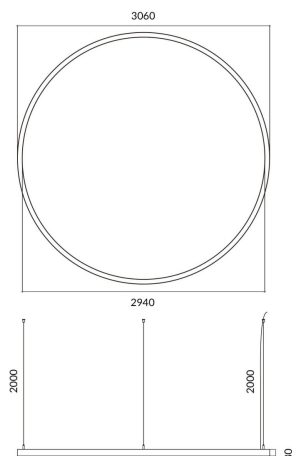

Circle up&down

Lavov architectural luminaire from the family Circle up&down with a power of Up 60W,Down 180 W and a diffuse lighting distribution.With a real lumen output of 5400/16200lm. Made in Extruded aluminium and PC diffuser and finished in white color. Driver ON-OFF.

Item code	86.A001.4401.01
Product type	Indoor
Category	Architectural luminaires
Family	Circle up&down

Pictograms	

Dimensions

Product dimensions (mm) 60x80xdiam 3000

Scheme

Product

Real power (W)	Up 60W,Down 180 W
Real luminous flux (Lm)	5400/16200
Colour	white
Chip Brand	Sanan
Control gear included	yes
Control gear	ON-OFF
Power Factor	>0,95
Flicker Free	yes
Average life time (h)	L80 B20, 50,000hrs
Colour temperature (K)	4000K
Colour consistency (SDCM)	SDCM<3
CRI	80