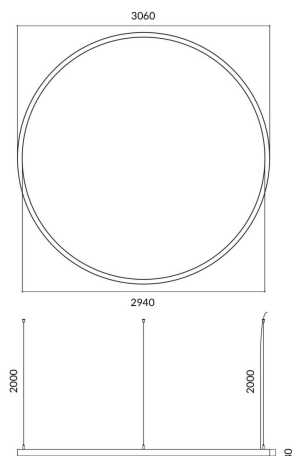

Circle up&down

Lavov architectural luminaire from the family Circle up&down with a power of Up 60W,Down 180 W and a diffuse lighting distribution.With a real lumen output of 5400/16200lm. Made in Extruded aluminium and PC diffuser and finished in white color. Driver ON-OFF.

Item code	86.A001.4401.01
Product type	Indoor
Category	Architectural luminaires
Family	Circle up&down

Pictograms	    
	  

Dimensions

Product dimensions (mm) 60x80xdiam 3000

Scheme

Product

Real power (W)	Up 60W,Down 180 W
Real luminous flux (Lm)	5400/16200
Colour	white
Chip Brand	Sanan
Control gear included	yes
Control gear	ON-OFF
Power Factor	>0,95
Flicker Free	yes
Average life time (h)	L80 B20, 50,000hrs
Colour temperature (K)	4000K
Colour consistency (SDCM)	SDCM<3
CRI	80