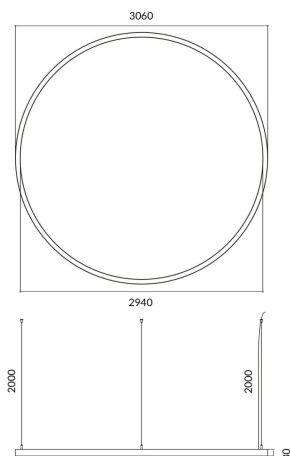

Circle up&down

Lavov architectural luminaire from the family Circle up&down with a power of Up 60W,Down 180 W and a diffuse lighting distribution.With a real lumen output of 5400/16201lm. Made in Extruded aluminium and PC diffuser and finished in black color. Driver ON-OFF.

Item code	86.A001.4401.02
Product type	Indoor
Category	Architectural luminaires
Family	Circle up&down

Pictograms

	220 240 V	CRI 80	SDCM 3	CE
Driver INCL.	On Off	IP 20		

Dimensions

Product dimensions (mm) 60x80xdiam 3000

Scheme

Product

Real power (W)	Up 60W,Down 180 W
Real luminous flux (Lm)	5400/16201
Colour	black
Chip Brand	Sanan
Control gear included	yes
Control gear	ON-OFF
Power Factor	>0,95
Flicker Free	yes
Average life time (h)	L80 B20, 50,000hrs
Colour temperature (K)	4000K
Colour consistency (SDCM)	SDCM<3
CRI	80