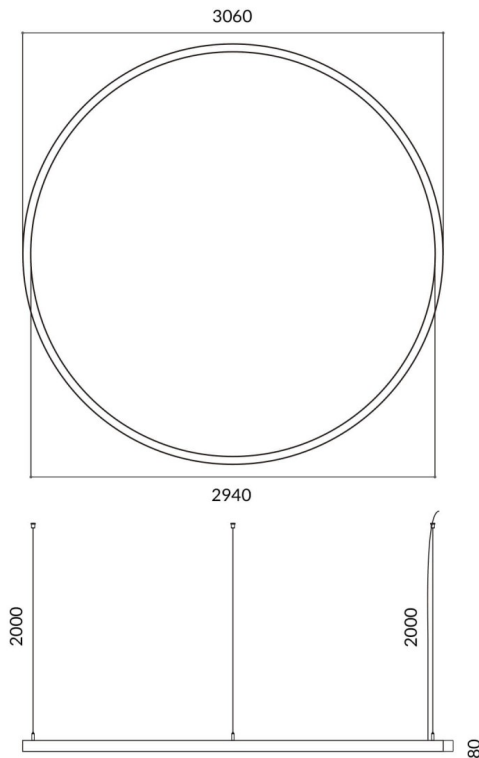

Circle up&down

Lavov architectural luminaire from the family Circle up&down with a power of Up 60W,Down 180 W and a diffuse lighting distribution. With a real lumen output of 5400/16201lm. Made in Extruded aluminium and PC diffuser and finished in black color. Driver ON-OFF.

| Dimensions | |
|-------------------------|-----------------|
| Product dimensions (mm) | 60x80xdiam 3000 |

Scheme

| | |
|--------------|--------------------------|
| Item code | 86.A001.4401.02 |
| Product type | Indoor |
| Category | Architectural luminaires |
| Family | Circle up&down |
| Pictograms | |

| | |
|---------------------------|--------------------|
| Product | |
| Real power (W) | Up 60W,Down 180 W |
| Real luminous flux (Lm) | 5400/16201 |
| Colour | black |
| Chip Brand | Sanan |
| Control gear included | yes |
| Control gear | ON-OFF |
| Power Factor | >0,95 |
| Flicker Free | yes |
| Light source | LED |
| Type of LED | SMD |
| Average life time (h) | L80 B20, 50,000hrs |
| Colour temperature (K) | 4000K |
| Colour consistency (SDCM) | SDCM3 |
| CRI | 80 |