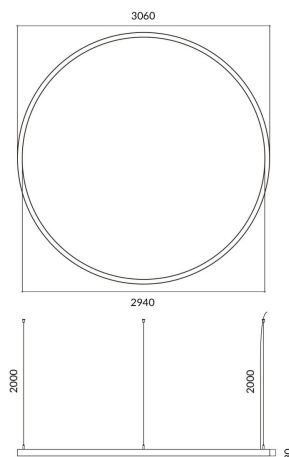

Scheme

Product	
Real power (W)	Up 60W,Down 180 W
Real luminous flux (Lm)	5400/16201
Colour	black
Chip Brand	Sanan
Control gear included	yes
Control gear	ON-OFF
Power Factor	>0,95
Flicker Free	yes
Average life time (h)	L80 B20, 50,000hrs
Colour temperature (K)	4000K
Colour consistency (SDCM)	SDCM<3
CRI	80