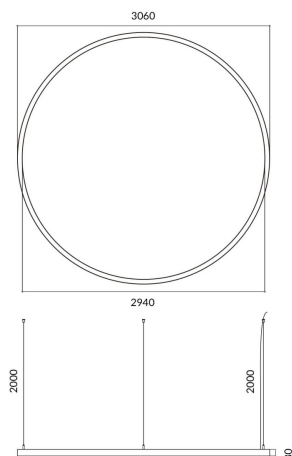

Circle up&down

Lavov architectural luminaire from the family Circle up&down with a power of Up 60W,Down 180 W and a diffuse lighting distribution.With a real lumen output of 5400/16202lm. Made in Extruded aluminium and PC diffuser and finished in silver color. Driver ON-OFF.

Item code	86.A001.4401.03
Product type	Indoor
Category	Architectural luminaires
Family	Circle up&down

Pictograms	    
	  

Dimensions

Product dimensions (mm) 60x80xdiam 3000

Scheme

Product

Real power (W)	Up 60W,Down 180 W
Real luminous flux (Lm)	5400/16202
Colour	silver
Chip Brand	Sanan
Control gear included	yes
Control gear	ON-OFF
Power Factor	>0,95
Flicker Free	yes
Average life time (h)	L80 B20, 50,000hrs
Colour temperature (K)	4000K
Colour consistency (SDCM)	SDCM<3
CRI	80