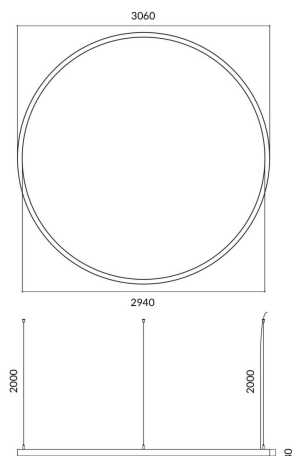

Scheme

Product

Real power (W)	Up 60W,Down 180 W
Real luminous flux (Lm)	5400/16202
Colour	silver
Chip Brand	Sanan
Control gear included	yes
Control gear	ON-OFF
Power Factor	>0,95
Flicker Free	yes
Average life time (h)	L80 B20, 50,000hrs
Colour temperature (K)	4000K
Colour consistency (SDCM)	SDCM<3
CRI	80