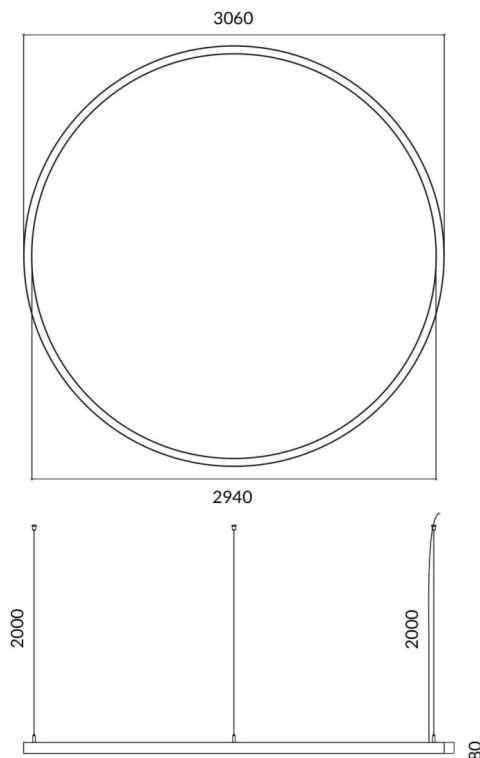

Circle up&down

Lavov architectural luminaire from the family Circle up&down with a power of Up 60W,Down 180 W and a diffuse lighting distribution. With a real lumen output of 5400/16202lm. Made in Extruded aluminium and PC diffuser and finished in silver color. Driver ON-OFF.

Dimensions	
Product dimensions (mm)	60x80xdiam 3000

Scheme

Item code	86.A001.4401.03
Product type	Indoor
Category	Architectural luminaires
Family	Circle up&down
Pictograms	

Product	
Real power (W)	Up 60W,Down 180 W
Real luminous flux (Lm)	5400/16202
Colour	silver
Chip Brand	Sanan
Control gear included	yes
Control gear	ON-OFF
Power Factor	>0,95
Flicker Free	yes
Light source	LED
Type of LED	SMD
Average life time (h)	L80 B20, 50,000hrs
Colour temperature (K)	4000K
Colour consistency (SDCM)	SDCM3
CRI	80