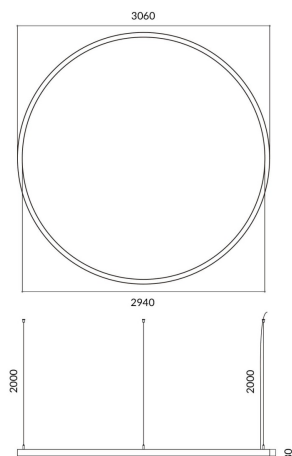

Circle up&down

Lavov architectural luminaire from the family Circle up&down with a power of Up 60W,Down 180 W and a diffuse lighting distribution. With a real lumen output of 5400/16202lm. Made in Extruded aluminium and PC diffuser and finished in silver color. Driver ON-OFF.

Item code	86.A001.4401.03
Product type	Indoor
Category	Architectural luminaires
Family	Circle up&down

Pictograms

Dimensions

Product dimensions (mm) 60x80xdiam 3000

Scheme

Product

Real power (W)	Up 60W,Down 180 W
Real luminous flux (Lm)	5400/16202
Colour	silver
Chip Brand	Sanan
Control gear included	yes
Control gear	ON-OFF
Power Factor	>0,95
Flicker Free	yes
Average life time (h)	L80 B20, 50,000hrs
Colour temperature (K)	4000K
Colour consistency (SDCM)	SDCM<3
CRI	80