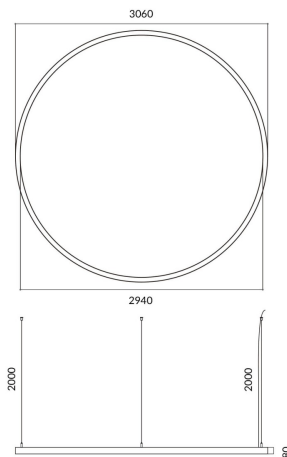

Circle up&down

Lavov architectural luminaire from the family Circle up&down with a power of Up 60W,Down 180 W and a diffuse lighting distribution. With a real lumen output of 5400/16200 lm. Made in Extruded aluminium and PC diffuser and finished in white color. Driver DALI.

Item code	86.A001.4403.01
Product type	Indoor
Category	Architectural luminaires
Family	Circle up&down

Pictograms	

Dimensions

Product dimensions (mm) 60x80xdiam 3000

Scheme

Product

Real power (W)	Up 60W,Down 180 W
Real luminous flux (Lm)	5400/16200
Colour	white
Chip Brand	Sanan
Control gear included	yes
Control gear	DALI
Power Factor	>0,95
Flicker Free	yes
Average life time (h)	L80 B20, 50,000hrs
Colour temperature (K)	4000K
Colour consistency (SDCM)	SDCM<3
CRI	80