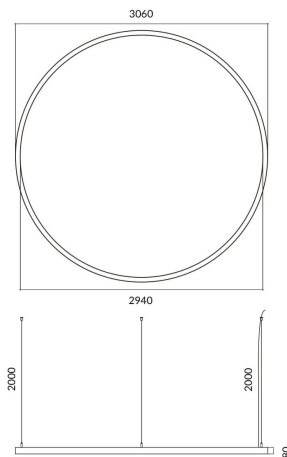

### Circle up&down

Lavov architectural luminaire from the family Circle up&down with a power of Up 60W,Down 180 W and a diffuse lighting distribution. With a real lumen output of 5400/16200 lm. Made in Extruded aluminium and PC diffuser and finished in white color. Driver DALI.

<b>Item code</b>	<b>86.A001.4403.01</b>
<b>Product type</b>	<b>Indoor</b>
<b>Category</b>	<b>Architectural luminaires</b>
<b>Family</b>	<b>Circle up&amp;down</b>

<b>Pictograms</b>	    
	  

### Dimensions

**Product dimensions (mm)** 60x80xdiam 3000

### Scheme

<b>Product</b>	
<b>Real power (W)</b>	<b>Up 60W,Down 180 W</b>
<b>Real luminous flux (Lm)</b>	<b>5400/16200</b>
<b>Colour</b>	<b>white</b>
<b>Chip Brand</b>	<b>Sanan</b>
<b>Control gear included</b>	<b>yes</b>
<b>Control gear</b>	<b>DALI</b>
<b>Power Factor</b>	<b>&gt;0,95</b>
<b>Flicker Free</b>	<b>yes</b>
<b>Average life time (h)</b>	<b>L80 B20, 50,000hrs</b>
<b>Colour temperature (K)</b>	<b>4000K</b>
<b>Colour consistency (SDCM)</b>	<b>SDCM&lt;3</b>
<b>CRI</b>	<b>80</b>