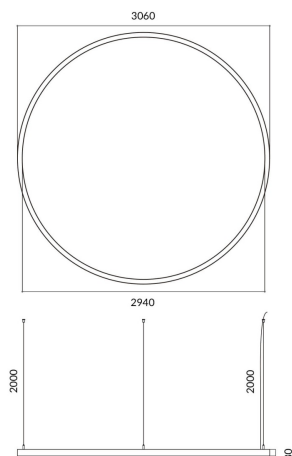

Circle up&down

Lavov architectural luminaire from the family Circle up&down with a power of Up 60W,Down 180 W and a diffuse lighting distribution.With a real lumen output of 5400/16201lm. Made in Extruded aluminium and PC diffuser and finished in black color. Driver DALI.

Item code	86.A001.4403.02
Product type	Indoor
Category	Architectural luminaires
Family	Circle up&down

Pictograms

Dimensions

Product dimensions (mm) 60x80xdiam 3000

Scheme

Product

Real power (W)	Up 60W,Down 180 W
Real luminous flux (Lm)	5400/16201
Colour	black
Chip Brand	Sanan
Control gear included	yes
Control gear	DALI
Power Factor	>0,95
Flicker Free	yes
Average life time (h)	L80 B20, 50,000hrs
Colour temperature (K)	4000K
Colour consistency (SDCM)	SDCM<3
CRI	80