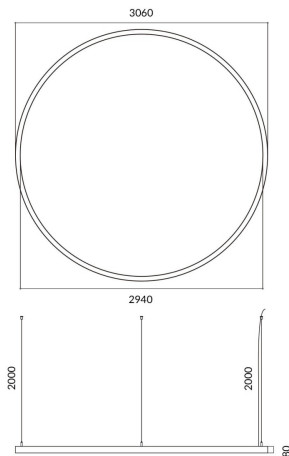

Circle up&down

Lavov architectural luminaire from the family Circle up&down with a power of Up 60W,Down 180 W and a diffuse lighting distribution.With a real lumen output of 5400/16201lm. Made in Extruded aluminium and PC diffuser and finished in black color. Driver DALI.

Item code	86.A001.4403.02
Product type	Indoor
Category	Architectural luminaires
Family	Circle up&down
Pictograms	

Dimensions

Product dimensions (mm) 60x80xdiam 3000

Scheme

Product

Real power (W)	Up 60W,Down 180 W
Real luminous flux (Lm)	5400/16201
Colour	black
Chip Brand	Sanan
Control gear included	yes
Control gear	DALI
Power Factor	>0,95
Flicker Free	yes
Average life time (h)	L80 B20, 50,000hrs
Colour temperature (K)	4000K
Colour consistency (SDCM)	SDCM<3
CRI	80