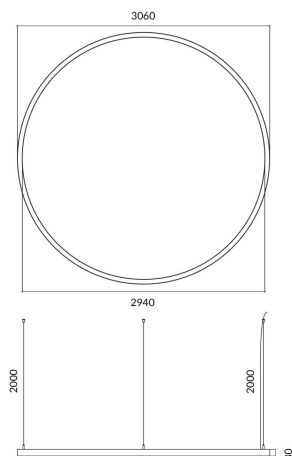

Circle up&down

Lavov architectural luminaire from the family Circle up&down with a power of Up 60W, Down 180 W and a diffuse lighting distribution. With a real lumen output of 5400/16201lm. Made in Extruded aluminium and PC diffuser and finished in black color. Driver DALI.

Item code	86.A001.4403.02
Product type	Indoor
Category	Architectural luminaires
Family	Circle up&down

Pictograms	

Dimensions

Product dimensions (mm) 60x80xdiam 3000

Scheme

Product

Real power (W)	Up 60W, Down 180 W
Real luminous flux (Lm)	5400/16201
Colour	black
Chip Brand	Sanan
Control gear included	yes
Control gear	DALI
Power Factor	>0,95
Flicker Free	yes
Average life time (h)	L80 B20, 50,000hrs
Colour temperature (K)	4000K
Colour consistency (SDCM)	SDCM<3
CRI	80