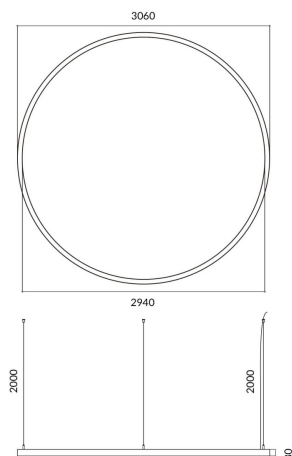

Scheme

Product

Real power (W)	Up 60W,Down 180 W
Real luminous flux (Lm)	5400/16201
Colour	black
Chip Brand	Sanan
Control gear included	yes
Control gear	DALI
Power Factor	>0,95
Flicker Free	yes
Average life time (h)	L80 B20, 50,000hrs
Colour temperature (K)	4000K
Colour consistency (SDCM)	SDCM<3
CRI	80