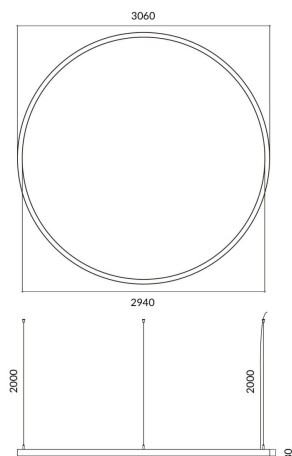

Circle up&down

Lavov architectural luminaire from the family Circle up&down with a power of Up 60W,Down 180 W and a diffuse lighting distribution. With a real lumen output of 5400/16202lm. Made in Extruded aluminium and PC diffuser and finished in silver color. Driver DALI.

| | |
|---------------------|---------------------------------|
| Item code | 86.A001.4403.03 |
| Product type | Indoor |
| Category | Architectural luminaires |
| Family | Circle up&down |
| Pictograms | |

Dimensions

Product dimensions (mm) 60x80xdiam 3000

Scheme

Product

| | |
|----------------------------------|---------------------------|
| Real power (W) | Up 60W,Down 180 W |
| Real luminous flux (Lm) | 5400/16202 |
| Colour | silver |
| Chip Brand | Sanan |
| Control gear included | yes |
| Control gear | DALI |
| Power Factor | >0,95 |
| Flicker Free | yes |
| Average life time (h) | L80 B20, 50,000hrs |
| Colour temperature (K) | 4000K |
| Colour consistency (SDCM) | SDCM<3 |
| CRI | 80 |