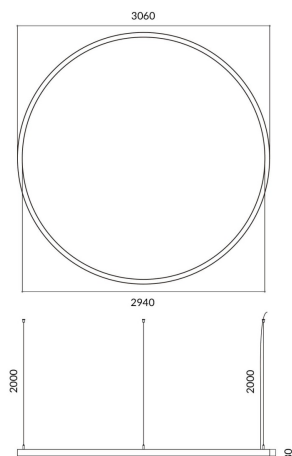

Circle up&down

Lavov architectural luminaire from the family Circle up&down with a power of Up 60W,Down 180 W and a diffuse lighting distribution. With a real lumen output of 5400/16202lm. Made in Extruded aluminium and PC diffuser and finished in silver color. Driver DALI.

Item code	86.A001.4403.03
Product type	Indoor
Category	Architectural luminaires
Family	Circle up&down

Pictograms

Dimensions

Product dimensions (mm) 60x80xdiam 3000

Scheme

Product

Real power (W)	Up 60W,Down 180 W
Real luminous flux (Lm)	5400/16202
Colour	silver
Chip Brand	Sanan
Control gear included	yes
Control gear	DALI
Power Factor	>0,95
Flicker Free	yes
Average life time (h)	L80 B20, 50,000hrs
Colour temperature (K)	4000K
Colour consistency (SDCM)	SDCM<3
CRI	80