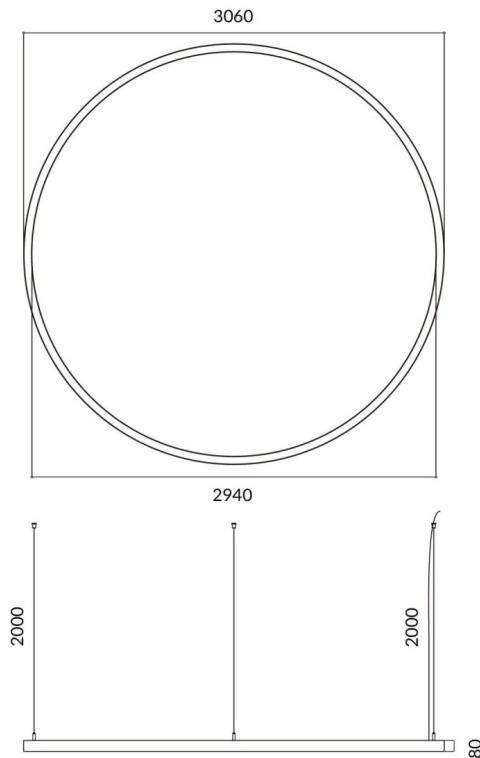

### Circle up&down

Lavov architectural luminaire from the family Circle up&down with a power of Up 60W, Down 180 W and a diffuse lighting distribution. With a real lumen output of 5400/16202lm. Made in Extruded aluminium and PC diffuser and finished in silver color. Driver DALI.

Dimensions	
Product dimensions (mm)	60x80xdiam 3000

### Scheme

Item code	86.A001.4403.03
Product type	Indoor
Category	Architectural luminaires
Family	Circle up&down
Pictograms	

Product	
Real power (W)	Up 60W, Down 180 W
Real luminous flux (Lm)	5400/16202
Colour	silver
Chip Brand	Sanan
Control gear included	yes
Control gear	DALI
Power Factor	>0,95
Flicker Free	yes
Light source	LED
Type of LED	SMD
Average life time (h)	L80 B20, 50,000hrs
Colour temperature (K)	4000K
Colour consistency (SDCM)	SDCM3
CRI	80