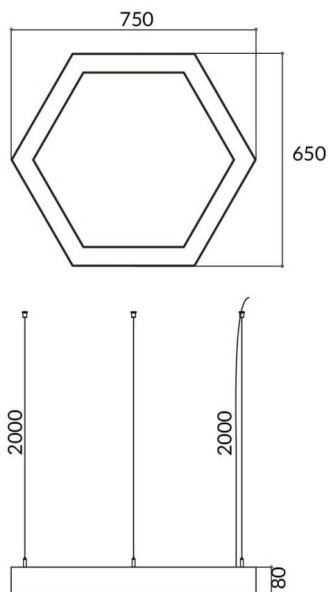

### Hexagon

Lavov architectural luminaire from the family Hexagon with a power of 30W and a diffuse lighting distribution. With a real lumen output of 3000lm. Made in Extruded aluminium and PC diffuser and finished in white color. Driver ON-OFF.

### Photometry

Item code	86.A002.1401.01
Product type	Indoor
Category	Architectural luminaires
Family	Hexagon
Pictograms	 

<b>Product</b>	
Real power (W)	30W
Real luminous flux (Lm)	3000
Colour	white
Chip Brand	Sanan
Control gear included	yes
Control gear	ON-OFF
Power Factor	>0,95
Flicker Free	yes
Light source	LED
Type of LED	SMD
Average life time (h)	L80 B20, 50,000hrs
Colour temperature (K)	4000K
Colour consistency (SDCM)	SDCM3
CRI	80