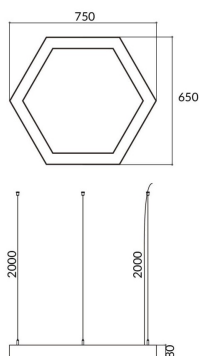

Scheme

Product

Real power (W)	30W
Real luminous flux (Lm)	3000
Colour	white
Chip Brand	Sanan
Control gear included	yes
Control gear	ON-OFF
Power Factor	>0,95
Flicker Free	yes
Average life time (h)	L80 B20, 50,000hrs
Colour temperature (K)	4000K
Colour consistency (SDCM)	SDCM<3
CRI	80