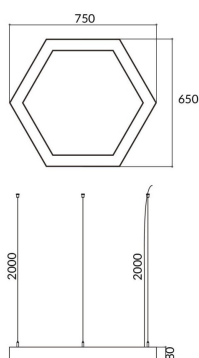

Hexagon

Lavov architectural luminaire from the family Hexagon with a power of 30W and a diffuse lighting distribution. With a real lumen output of 3000lm. Made in Extruded aluminium and PC diffuser and finished in white color. Driver ON-OFF.

Item code	86.A002.1401.01
Product type	Indoor
Category	Architectural luminaires
Family	Hexagon

Pictograms

Scheme

Product

Real power (W)	30W
Real luminous flux (Lm)	3000
Colour	white
Chip Brand	Sanan
Control gear included	yes
Control gear	ON-OFF
Power Factor	>0,95
Flicker Free	yes
Average life time (h)	L80 B20, 50,000hrs
Colour temperature (K)	4000K
Colour consistency (SDCM)	SDCM<3
CRI	80