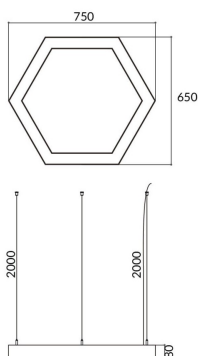

Hexagon

Lavov architectural luminaire from the family Hexagon with a power of 30W and a diffuse lighting distribution. With a real lumen output of 3000lm. Made in Extruded aluminium and PC diffuser and finished in black color. Driver ON-OFF.

Item code	86.A002.1401.02
Product type	Indoor
Category	Architectural luminaires
Family	Hexagon

Pictograms

Scheme

Product

Real power (W)	30W
Real luminous flux (Lm)	3000
Colour	black
Chip Brand	Sanan
Control gear included	yes
Control gear	ON-OFF
Power Factor	>0,95
Flicker Free	yes
Average life time (h)	L80 B20, 50,000hrs
Colour temperature (K)	4000K
Colour consistency (SDCM)	SDCM<3
CRI	80