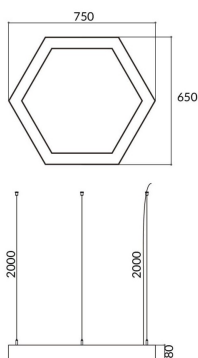

Hexagon

Lavov architectural luminaire from the family Hexagon with a power of 30W and a diffuse lighting distribution. With a real lumen output of 3000lm. Made in Extruded aluminium and PC diffuser and finished in black color. Driver ON-OFF.

Item code	86.A002.1401.02
Product type	Indoor
Category	Architectural luminaires
Family	Hexagon

Pictograms

Scheme

Product

Real power (W)	30W
Real luminous flux (Lm)	3000
Colour	black
Chip Brand	Sanan
Control gear included	yes
Control gear	ON-OFF
Power Factor	>0,95
Flicker Free	yes
Average life time (h)	L80 B20, 50,000hrs
Colour temperature (K)	4000K
Colour consistency (SDCM)	SDCM<3
CRI	80