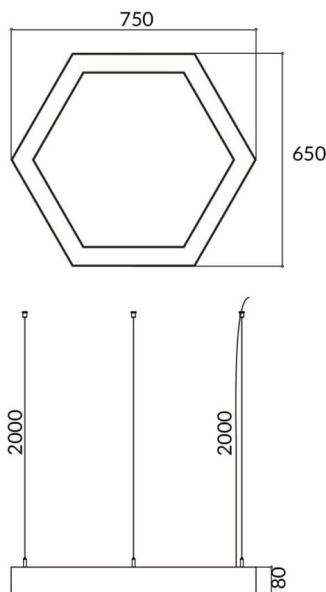

Hexagon

Lavov architectural luminaire from the family Hexagon with a power of 30W and a diffuse lighting distribution. With a real lumen output of 3000lm. Made in Extruded aluminium and PC diffuser and finished in black color. Driver ON-OFF.

Item code	86.A002.1401.02
Product type	Indoor
Category	Architectural luminaires
Family	Hexagon
Pictograms	      

Scheme

Product	
Real power (W)	30W
Real luminous flux (Lm)	3000
Colour	black
Chip Brand	Sanan
Control gear included	yes
Control gear	ON-OFF
Power Factor	>0,95
Flicker Free	yes
Light source	LED
Type of LED	SMD
Average life time (h)	L80 B20, 50,000hrs
Colour temperature (K)	4000K
Colour consistency (SDCM)	SDCM3
CRI	80

Photometry