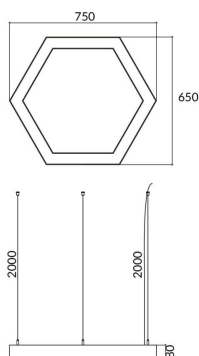

Scheme

Product

Real power (W)	30W
Real luminous flux (Lm)	3000
Colour	black
Chip Brand	Sanan
Control gear included	yes
Control gear	ON-OFF
Power Factor	>0,95
Flicker Free	yes
Average life time (h)	L80 B20, 50,000hrs
Colour temperature (K)	4000K
Colour consistency (SDCM)	SDCM<3
CRI	80