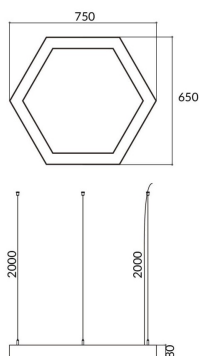

Hexagon

Lavov architectural luminaire from the family Hexagon with a power of 30W and a diffuse lighting distribution. With a real lumen output of 3000lm. Made in Extruded aluminium and PC diffuser and finished in silver color. Driver ON-OFF.

Item code	86.A002.1401.03
Product type	Indoor
Category	Architectural luminaires
Family	Hexagon

Pictograms

Scheme

Product

Real power (W)	30W
Real luminous flux (Lm)	3000
Colour	silver
Chip Brand	Sanan
Control gear included	yes
Control gear	ON-OFF
Power Factor	>0,95
Flicker Free	yes
Average life time (h)	L80 B20, 50,000hrs
Colour temperature (K)	4000K
Colour consistency (SDCM)	SDCM<3
CRI	80