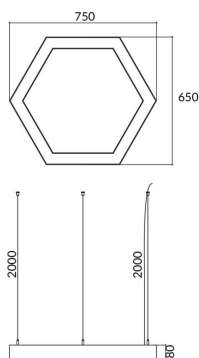

Hexagon

Lavov architectural luminaire from the family Hexagon with a power of 30W and a diffuse lighting distribution. With a real lumen output of 3000lm. Made in Extruded aluminium and PC diffuser and finished in silver color. Driver ON-OFF.

Item code	86.A002.1401.03
Product type	Indoor
Category	Architectural luminaires
Family	Hexagon

Pictograms

Scheme

Product

Real power (W)	30W
Real luminous flux (Lm)	3000
Colour	silver
Chip Brand	Sanan
Control gear included	yes
Control gear	ON-OFF
Power Factor	>0,95
Flicker Free	yes
Average life time (h)	L80 B20, 50,000hrs
Colour temperature (K)	4000K
Colour consistency (SDCM)	SDCM<3
CRI	80