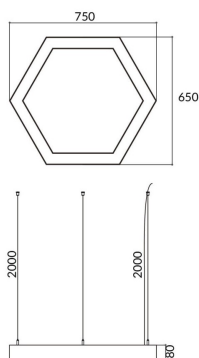

Hexagon

Lavov architectural luminaire from the family Hexagon with a power of 30W and a diffuse lighting distribution. With a real lumen output of 3000lm. Made in Extruded aluminium and PC diffuser and finished in silver color. Driver ON-OFF.

Item code	86.A002.1401.03
Product type	Indoor
Category	Architectural luminaires
Family	Hexagon
Pictograms	

Scheme

Product

Real power (W)	30W
Real luminous flux (Lm)	3000
Colour	silver
Chip Brand	Sanan
Control gear included	yes
Control gear	ON-OFF
Power Factor	>0,95
Flicker Free	yes
Average life time (h)	L80 B20, 50,000hrs
Colour temperature (K)	4000K
Colour consistency (SDCM)	SDCM<3
CRI	80