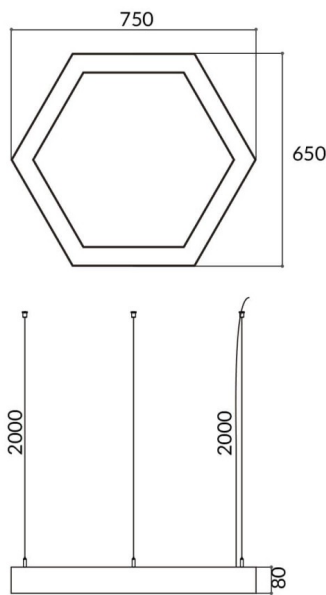

Hexagon

Lavov architectural luminaire from the family Hexagon with a power of 30W and a diffuse lighting distribution. With a real lumen output of 3000lm. Made in Extruded aluminium and PC diffuser and finished in silver color. Driver ON-OFF.

Item code	86.A002.1401.03
Product type	Indoor
Category	Architectural luminaires
Family	Hexagon

Pictograms

Scheme

Product	
Real power (W)	30W
Real luminous flux (Lm)	3000
Colour	silver
Chip Brand	Sanan
Control gear included	yes
Control gear	ON-OFF
Power Factor	>0,95
Flicker Free	yes
Light source	LED
Type of LED	SMD
Average life time (h)	L80 B20, 50,000hrs
Colour temperature (K)	4000K
Colour consistency (SDCM)	SDCM3
CRI	80