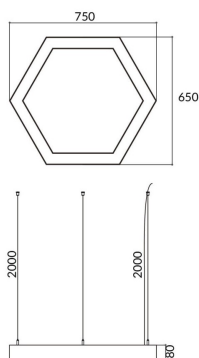

Hexagon

Lavov architectural luminaire from the family Hexagon with a power of 30W and a diffuse lighting distribution. With a real lumen output of 3000lm. Made in Extruded aluminium and PC diffuser and finished in white color. Driver DALI.

Item code	86.A002.1403.01
Product type	Indoor
Category	Architectural luminaires
Family	Hexagon
Pictograms	

Scheme

Product

Real power (W)	30W
Real luminous flux (Lm)	3000
Colour	white
Chip Brand	Sanan
Control gear included	yes
Control gear	DALI
Power Factor	>0,95
Flicker Free	yes
Average life time (h)	L80 B20, 50,000hrs
Colour temperature (K)	4000K
Colour consistency (SDCM)	SDCM<3
CRI	80