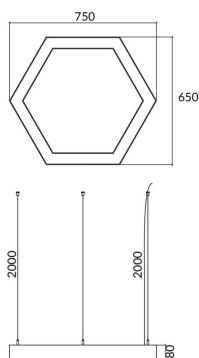

Hexagon

Lavov architectural luminaire from the family Hexagon with a power of 30W and a diffuse lighting distribution. With a real lumen output of 3000lm. Made in Extruded aluminium and PC diffuser and finished in white color. Driver DALI.

Item code	86.A002.1403.01
Product type	Indoor
Category	Architectural luminaires
Family	Hexagon
Pictograms	

Scheme

Product	
Real power (W)	30W
Real luminous flux (Lm)	3000
Colour	white
Chip Brand	Sanan
Control gear included	yes
Control gear	DALI
Power Factor	>0,95
Flicker Free	yes
Average life time (h)	L80 B20, 50,000hrs
Colour temperature (K)	4000K
Colour consistency (SDCM)	SDCM<3
CRI	80