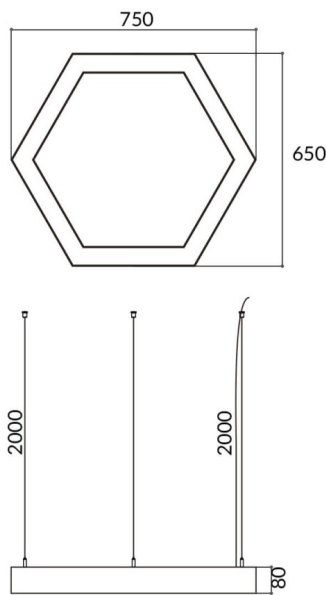

Hexagon

Lavov architectural luminaire from the family Hexagon with a power of 30W and a diffuse lighting distribution. With a real lumen output of 3000lm. Made in Extruded aluminium and PC diffuser and finished in white color. Driver DALI.

Item code	86.A002.1403.01
Product type	Indoor
Category	Architectural luminaires
Family	Hexagon
Pictograms	

Scheme

Photometry

Product	
Real power (W)	30W
Real luminous flux (Lm)	3000
Colour	white
Chip Brand	Sanan
Control gear included	yes
Control gear	DALI
Power Factor	>0,95
Flicker Free	yes
Light source	LED
Type of LED	SMD
Average life time (h)	L80 B20, 50,000hrs
Colour temperature (K)	4000K
Colour consistency (SDCM)	SDCM3
CRI	80