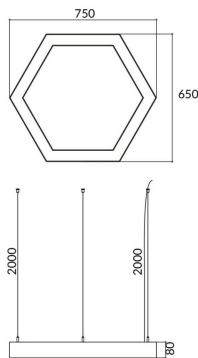

Hexagon

Lavov architectural luminaire from the family Hexagon with a power of 30W and a diffuse lighting distribution. With a real lumen output of 3000lm. Made in Extruded aluminium and PC diffuser and finished in black color. Driver DALI.

Item code	86.A002.1403.02
Product type	Indoor
Category	Architectural luminaires
Family	Hexagon

Pictograms

Scheme

Product

Real power (W)	30W
Real luminous flux (Lm)	3000
Colour	black
Chip Brand	Sanan
Control gear included	yes
Control gear	DALI
Power Factor	>0,95
Flicker Free	yes
Average life time (h)	L80 B20, 50,000hrs
Colour temperature (K)	4000K
Colour consistency (SDCM)	SDCM<3
CRI	80