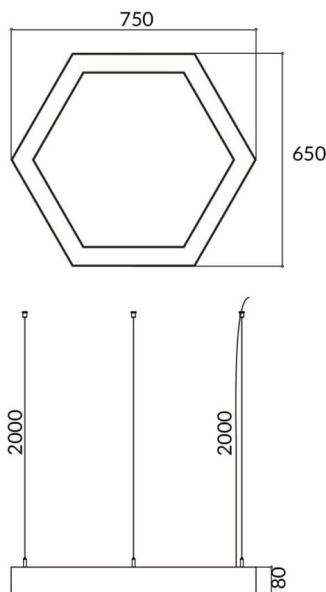

Hexagon

Lavov architectural luminaire from the family Hexagon with a power of 30W and a diffuse lighting distribution. With a real lumen output of 3000lm. Made in Extruded aluminium and PC diffuser and finished in black color. Driver DALI.

Item code	86.A002.1403.02
Product type	Indoor
Category	Architectural luminaires
Family	Hexagon
Pictograms	       

Scheme

Product	
Real power (W)	30W
Real luminous flux (Lm)	3000
Colour	black
Chip Brand	Sanan
Control gear included	yes
Control gear	DALI
Power Factor	>0,95
Flicker Free	yes
Light source	LED
Type of LED	SMD
Average life time (h)	L80 B20, 50,000hrs
Colour temperature (K)	4000K
Colour consistency (SDCM)	SDCM3
CRI	80

Photometry