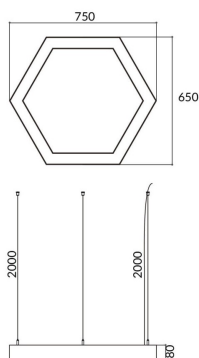

Hexagon

Lavov architectural luminaire from the family Hexagon with a power of 30W and a diffuse lighting distribution. With a real lumen output of 3000lm. Made in Extruded aluminium and PC diffuser and finished in silver color. Driver DALI.

Item code	86.A002.1403.03
Product type	Indoor
Category	Architectural luminaires
Family	Hexagon
Pictograms	

Scheme

Product

Real power (W)	30W
Real luminous flux (Lm)	4500
Colour	silver
Chip Brand	Sanan
Control gear included	yes
Control gear	DALI
Power Factor	>0,95
Flicker Free	yes
Average life time (h)	L80 B20, 50,000hrs
Colour temperature (K)	4000K
Colour consistency (SDCM)	SDCM<3
CRI	80