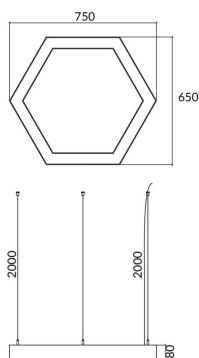

Hexagon

Lavov architectural luminaire from the family Hexagon with a power of 30W and a diffuse lighting distribution. With a real lumen output of 3000lm. Made in Extruded aluminium and PC diffuser and finished in silver color. Driver DALI.

| | |
|---------------------|---------------------------------|
| Item code | 86.A002.1403.03 |
| Product type | Indoor |
| Category | Architectural luminaires |
| Family | Hexagon |
| Pictograms | |

Scheme