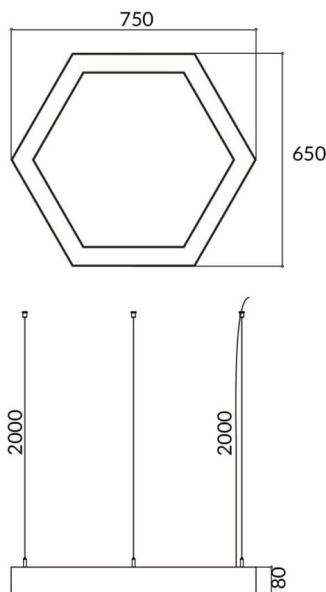

### Hexagon

Lavov architectural luminaire from the family Hexagon with a power of 30W and a diffuse lighting distribution. With a real lumen output of 3000lm. Made in Extruded aluminium and PC diffuser and finished in silver color. Driver DALI.

Item code	86.A002.1403.03
Product type	Indoor
Category	Architectural luminaires
Family	Hexagon
Pictograms	       

### Photometry

<b>Product</b>	
Real power (W)	30W
Real luminous flux (Lm)	4500
Colour	silver
Chip Brand	Sanan
Control gear included	yes
Control gear	DALI
Power Factor	>0,95
Flicker Free	yes
Light source	LED
Type of LED	SMD
Average life time (h)	L80 B20, 50,000hrs
Colour temperature (K)	4000K
Colour consistency (SDCM)	SDCM3
CRI	80