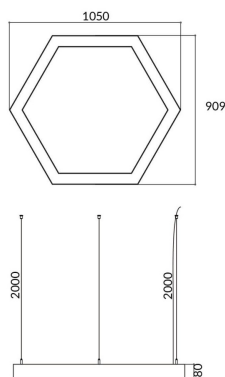

Scheme

Product

Real power (W)	45W
Real luminous flux (Lm)	4500
Colour	white
Chip Brand	Sanan
Control gear included	yes
Control gear	ON-OFF
Power Factor	>0,95
Flicker Free	yes
Average life time (h)	L80 B20, 50,000hrs
Colour temperature (K)	4000K
Colour consistency (SDCM)	SDCM<3
CRI	80