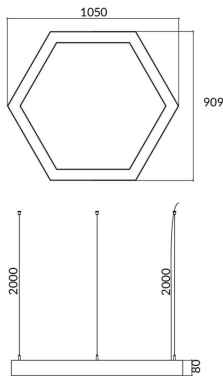

Hexagon

Lavov architectural luminaire from the family Hexagon with a power of 45W and a diffuse lighting distribution. With a real lumen output of 4500lm. Made in Extruded aluminium and PC diffuser and finished in white color. Driver ON-OFF.

Item code	86.A002.2401.01
Product type	Indoor
Category	Architectural luminaires
Family	Hexagon

Pictograms

Scheme

Product

Real power (W)	45W
Real luminous flux (Lm)	4500
Colour	white
Chip Brand	Sanan
Control gear included	yes
Control gear	ON-OFF
Power Factor	>0,95
Flicker Free	yes
Average life time (h)	L80 B20, 50,000hrs
Colour temperature (K)	4000K
Colour consistency (SDCM)	SDCM<3
CRI	80