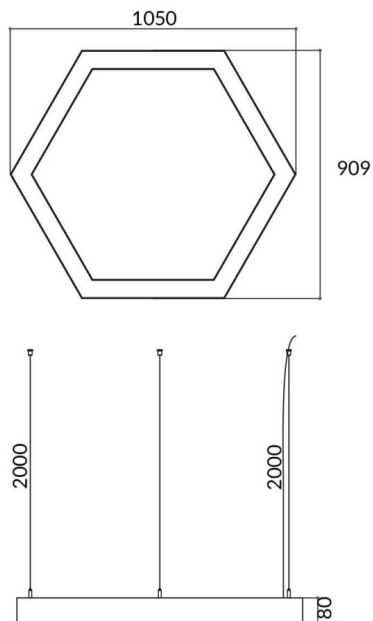

Hexagon

Lavov architectural luminaire from the family Hexagon with a power of 45W and a diffuse lighting distribution. With a real lumen output of 4500lm. Made in Extruded aluminium and PC diffuser and finished in white color. Driver ON-OFF.

Scheme

Item code	86.A002.2401.01
Product type	Indoor
Category	Architectural luminaires
Family	Hexagon
Pictograms	

Product	
Real power (W)	45W
Real luminous flux (Lm)	4500
Colour	white
Chip Brand	Sanan
Control gear included	yes
Control gear	ON-OFF
Power Factor	>0,95
Flicker Free	yes
Light source	LED
Type of LED	SMD
Average life time (h)	L80 B20, 50,000hrs
Colour temperature (K)	4000K
Colour consistency (SDCM)	SDCM3
CRI	80