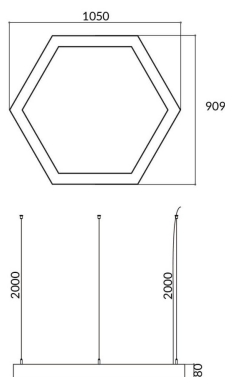

Hexagon

Lavov architectural luminaire from the family Hexagon with a power of 45W and a diffuse lighting distribution. With a real lumen output of 4500lm. Made in Extruded aluminium and PC diffuser and finished in white color. Driver ON-OFF.

Item code	86.A002.2401.01
Product type	Indoor
Category	Architectural luminaires
Family	Hexagon
Pictograms	

Scheme

Product	
Real power (W)	45W
Real luminous flux (Lm)	4500
Colour	white
Chip Brand	Sanan
Control gear included	yes
Control gear	ON-OFF
Power Factor	>0,95
Flicker Free	yes
Average life time (h)	L80 B20, 50,000hrs
Colour temperature (K)	4000K
Colour consistency (SDCM)	SDCM<3
CRI	80