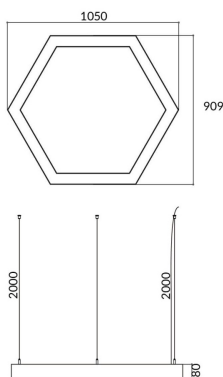

Hexagon

Lavov architectural luminaire from the family Hexagon with a power of 45W and a diffuse lighting distribution. With a real lumen output of 4500lm. Made in Extruded aluminium and PC diffuser and finished in black color. Driver ON-OFF.

Item code	86.A002.2401.02
Product type	Indoor
Category	Architectural luminaires
Family	Hexagon
Pictograms	

Scheme

Product

Real power (W)	45W
Real luminous flux (Lm)	4500
Colour	black
Chip Brand	Sanan
Control gear included	yes
Control gear	ON-OFF
Power Factor	>0,95
Flicker Free	yes
Average life time (h)	L80 B20, 50,000hrs
Colour temperature (K)	4000K
Colour consistency (SDCM)	SDCM<3
CRI	80