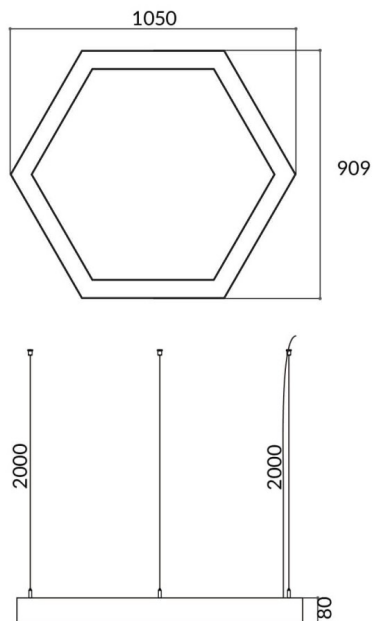

Hexagon

Lavov architectural luminaire from the family Hexagon with a power of 45W and a diffuse lighting distribution. With a real lumen output of 4500lm. Made in Extruded aluminium and PC diffuser and finished in black color. Driver ON-OFF.

Item code	86.A002.2401.02
Product type	Indoor
Category	Architectural luminaires
Family	Hexagon
Pictograms	

Scheme

Product	
Real power (W)	45W
Real luminous flux (Lm)	4500
Colour	black
Chip Brand	Sanan
Control gear included	yes
Control gear	ON-OFF
Power Factor	>0,95
Flicker Free	yes
Light source	LED
Type of LED	SMD
Average life time (h)	L80 B20, 50,000hrs
Colour temperature (K)	4000K
Colour consistency (SDCM)	SDCM3
CRI	80