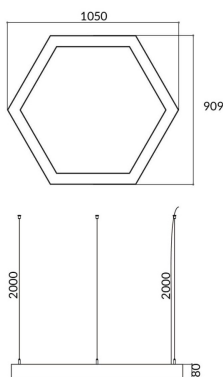

Scheme

Product

Real power (W)	45W
Real luminous flux (Lm)	4500
Colour	silver
Chip Brand	Sanan
Control gear included	yes
Control gear	ON-OFF
Power Factor	>0,95
Flicker Free	yes
Average life time (h)	L80 B20, 50,000hrs
Colour temperature (K)	4000K
Colour consistency (SDCM)	SDCM<3
CRI	80