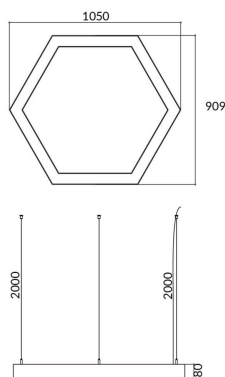

Hexagon

Lavov architectural luminaire from the family Hexagon with a power of 45W and a diffuse lighting distribution. With a real lumen output of 4500lm. Made in Extruded aluminium and PC diffuser and finished in silver color. Driver ON-OFF.

Item code	86.A002.2401.03
Product type	Indoor
Category	Architectural luminaires
Family	Hexagon
Pictograms	

Scheme

Product

Real power (W)	45W
Real luminous flux (Lm)	4500
Colour	silver
Chip Brand	Sanan
Control gear included	yes
Control gear	ON-OFF
Power Factor	>0,95
Flicker Free	yes
Average life time (h)	L80 B20, 50,000hrs
Colour temperature (K)	4000K
Colour consistency (SDCM)	SDCM<3
CRI	80