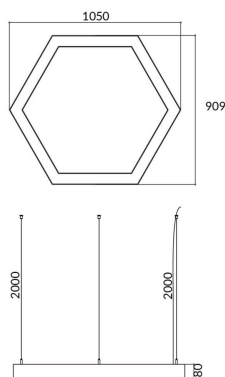

Scheme

Product	
Real power (W)	45W
Real luminous flux (Lm)	4500
Colour	silver
Chip Brand	Sanan
Control gear included	yes
Control gear	ON-OFF
Power Factor	>0,95
Flicker Free	yes
Average life time (h)	L80 B20, 50,000hrs
Colour temperature (K)	4000K
Colour consistency (SDCM)	SDCM<3
CRI	80