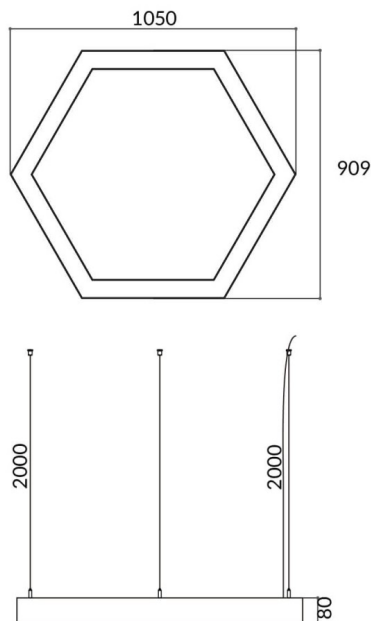

### Hexagon

Lavov architectural luminaire from the family Hexagon with a power of 45W and a diffuse lighting distribution. With a real lumen output of 4500lm. Made in Extruded aluminium and PC diffuser and finished in silver color. Driver ON-OFF.

Item code	86.A002.2401.03
Product type	Indoor
Category	Architectural luminaires
Family	Hexagon
Pictograms	      

### Scheme

Product	
Real power (W)	45W
Real luminous flux (Lm)	4500
Colour	silver
Chip Brand	Sanan
Control gear included	yes
Control gear	ON-OFF
Power Factor	>0,95
Flicker Free	yes
Light source	LED
Type of LED	SMD
Average life time (h)	L80 B20, 50,000hrs
Colour temperature (K)	4000K
Colour consistency (SDCM)	SDCM3
CRI	80