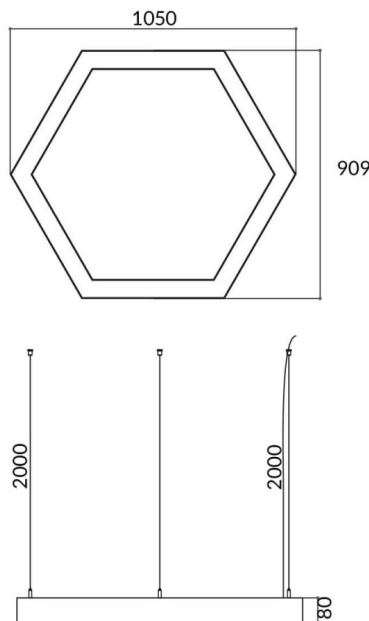

Hexagon

Lavov architectural luminaire from the family Hexagon with a power of 45W and a diffuse lighting distribution. With a real lumen output of 4500lm. Made in Extruded aluminium and PC diffuser and finished in white color. Driver DALI.

Scheme

Item code	86.A002.2403.01
Product type	Indoor
Category	Architectural luminaires
Family	Hexagon
Pictograms	

Product	
Real power (W)	45W
Real luminous flux (Lm)	4500
Colour	white
Chip Brand	Sanan
Control gear included	yes
Control gear	DALI
Power Factor	>0,95
Flicker Free	yes
Light source	LED
Type of LED	SMD
Average life time (h)	L80 B20, 50,000hrs
Colour temperature (K)	4000K
Colour consistency (SDCM)	SDCM3
CRI	80