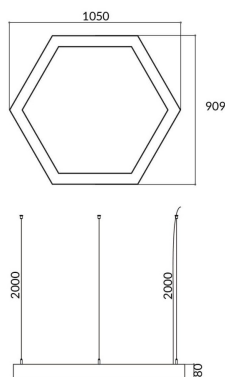

Hexagon

Lavov architectural luminaire from the family Hexagon with a power of 45W and a diffuse lighting distribution. With a real lumen output of 4500lm. Made in Extruded aluminium and PC diffuser and finished in white color. Driver DALI.

Item code	86.A002.2403.01
Product type	Indoor
Category	Architectural luminaires
Family	Hexagon
Pictograms	

Scheme

Product

Real power (W)	45W
Real luminous flux (Lm)	4500
Colour	white
Chip Brand	Sanan
Control gear included	yes
Control gear	DALI
Power Factor	>0,95
Flicker Free	yes
Average life time (h)	L80 B20, 50,000hrs
Colour temperature (K)	4000K
Colour consistency (SDCM)	SDCM<3
CRI	80