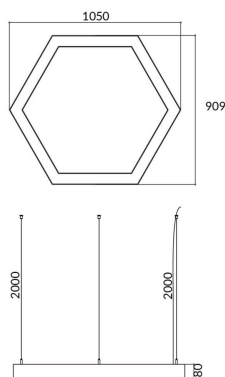

Hexagon

Lavov architectural luminaire from the family Hexagon with a power of 45W and a diffuse lighting distribution. With a real lumen output of 4500lm. Made in Extruded aluminium and PC diffuser and finished in black color. Driver DALI.

Item code	86.A002.2403.02
Product type	Indoor
Category	Architectural luminaires
Family	Hexagon
Pictograms	

Scheme

Product

Real power (W)	45W
Real luminous flux (Lm)	4500
Colour	black
Chip Brand	Sanan
Control gear included	yes
Control gear	DALI
Power Factor	>0,95
Flicker Free	yes
Average life time (h)	L80 B20, 50,000hrs
Colour temperature (K)	4000K
Colour consistency (SDCM)	SDCM<3
CRI	80