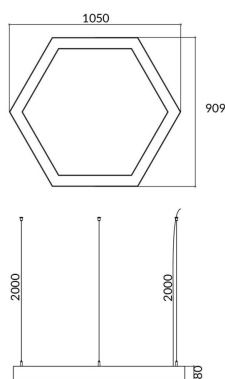

Hexagon

Lavov architectural luminaire from the family Hexagon with a power of 45W and a diffuse lighting distribution. With a real lumen output of 4500lm. Made in Extruded aluminium and PC diffuser and finished in black color. Driver DALI.

Item code	86.A002.2403.02
Product type	Indoor
Category	Architectural luminaires
Family	Hexagon
Pictograms	

Scheme

Product	
Real power (W)	45W
Real luminous flux (Lm)	4500
Colour	black
Chip Brand	Sanan
Control gear included	yes
Control gear	DALI
Power Factor	>0,95
Flicker Free	yes
Average life time (h)	L80 B20, 50,000hrs
Colour temperature (K)	4000K
Colour consistency (SDCM)	SDCM<3
CRI	80