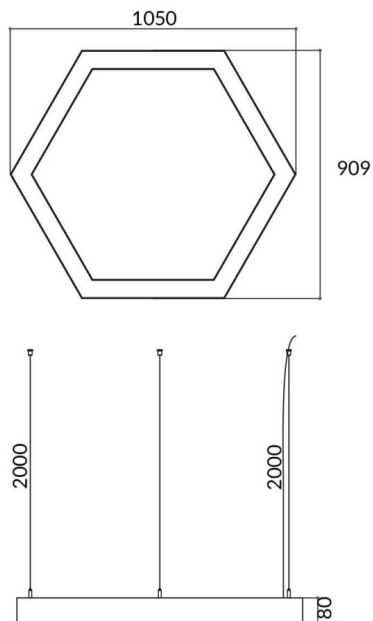

### Hexagon

Lavov architectural luminaire from the family Hexagon with a power of 45W and a diffuse lighting distribution. With a real lumen output of 4500lm. Made in Extruded aluminium and PC diffuser and finished in black color. Driver DALI.

### Scheme

Item code	86.A002.2403.02
Product type	Indoor
Category	Architectural luminaires
Family	Hexagon
Pictograms	

<b>Product</b>	
Real power (W)	45W
Real luminous flux (Lm)	4500
Colour	black
Chip Brand	Sanan
Control gear included	yes
Control gear	DALI
Power Factor	>0,95
Flicker Free	yes
Light source	LED
Type of LED	SMD
Average life time (h)	L80 B20, 50,000hrs
Colour temperature (K)	4000K
Colour consistency (SDCM)	SDCM3
CRI	80