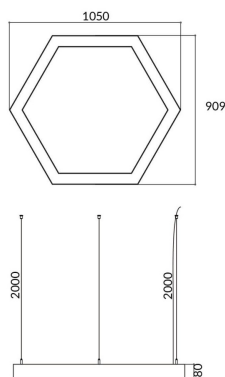

Scheme

Product	
Real power (W)	45W
Real luminous flux (Lm)	3000
Colour	silver
Chip Brand	Sanan
Control gear included	yes
Control gear	DALI
Power Factor	>0,95
Flicker Free	yes
Average life time (h)	L80 B20, 50,000hrs
Colour temperature (K)	4000K
Colour consistency (SDCM)	SDCM<3
CRI	80