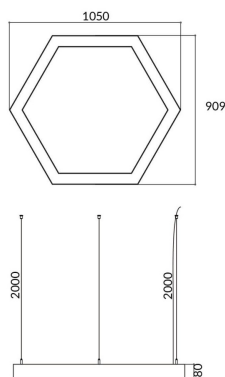

Hexagon

Lavov architectural luminaire from the family Hexagon with a power of 45W and a diffuse lighting distribution. With a real lumen output of 4500lm. Made in Extruded aluminium and PC diffuser and finished in silver color. Driver DALI.

Item code	86.A002.2403.03
Product type	Indoor
Category	Architectural luminaires
Family	Hexagon
Pictograms	

Scheme

Product

Real power (W)	45W
Real luminous flux (Lm)	3000
Colour	silver
Chip Brand	Sanan
Control gear included	yes
Control gear	DALI
Power Factor	>0,95
Flicker Free	yes
Average life time (h)	L80 B20, 50,000hrs
Colour temperature (K)	4000K
Colour consistency (SDCM)	SDCM<3
CRI	80