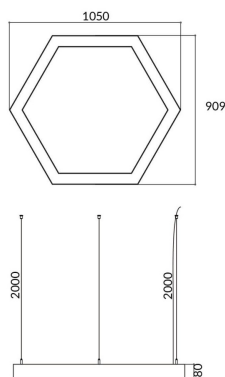

Hexagon

Lavov architectural luminaire from the family Hexagon with a power of 45W and a diffuse lighting distribution. With a real lumen output of 4500lm. Made in Extruded aluminium and PC diffuser and finished in silver color. Driver DALI.

Item code	86.A002.2403.03
Product type	Indoor
Category	Architectural luminaires
Family	Hexagon
Pictograms	

Scheme

Product	
Real power (W)	45W
Real luminous flux (Lm)	3000
Colour	silver
Chip Brand	Sanan
Control gear included	yes
Control gear	DALI
Power Factor	>0,95
Flicker Free	yes
Average life time (h)	L80 B20, 50,000hrs
Colour temperature (K)	4000K
Colour consistency (SDCM)	SDCM<3
CRI	80