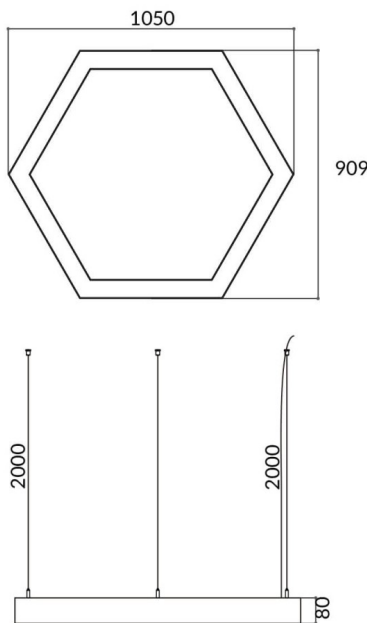

Hexagon

Lavov architectural luminaire from the family Hexagon with a power of 45W and a diffuse lighting distribution. With a real lumen output of 4500lm. Made in Extruded aluminium and PC diffuser and finished in silver color. Driver DALI.

Scheme

Item code	86.A002.2403.03
Product type	Indoor
Category	Architectural luminaires
Family	Hexagon
Pictograms	

Product	
Real power (W)	45W
Real luminous flux (Lm)	3000
Colour	silver
Chip Brand	Sanan
Control gear included	yes
Control gear	DALI
Power Factor	>0,95
Flicker Free	yes
Light source	LED
Type of LED	SMD
Average life time (h)	L80 B20, 50,000hrs
Colour temperature (K)	4000K
Colour consistency (SDCM)	SDCM3
CRI	80