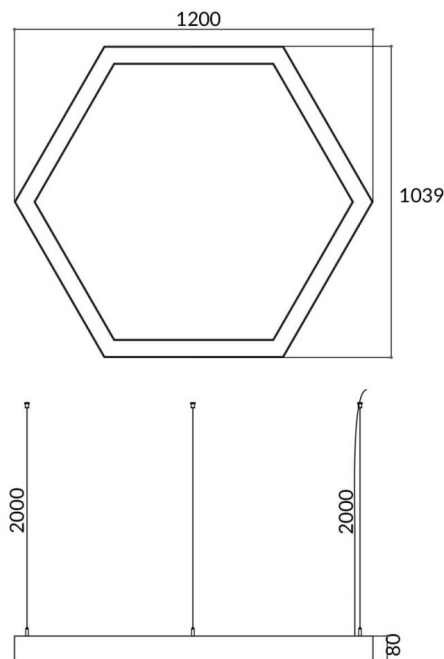

Hexagon

Lavov architectural luminaire from the family Hexagon with a power of 60W and a diffuse lighting distribution. With a real lumen output of 6000lm. Made in Extruded aluminium and PC diffuser and finished in white color. Driver ON-OFF.

| | |
|---------------------|---------------------------------|
| Item code | 86.A002.3401.01 |
| Product type | Indoor |
| Category | Architectural luminaires |
| Family | Hexagon |
| Pictograms | |

Scheme