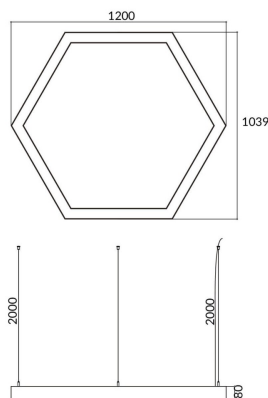

Scheme

Product

Real power (W)	60W
Real luminous flux (Lm)	6000
Colour	white
Chip Brand	Sanan
Control gear included	yes
Control gear	ON-OFF
Power Factor	>0,95
Flicker Free	yes
Average life time (h)	L80 B20, 50,000hrs
Colour temperature (K)	4000K
Colour consistency (SDCM)	SDCM<3
CRI	80