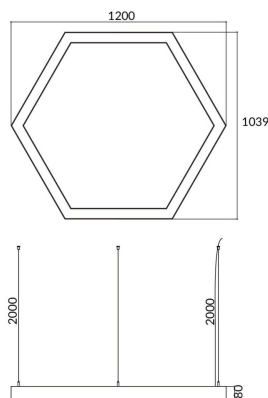

Hexagon

Lavov architectural luminaire from the family Hexagon with a power of 60W and a diffuse lighting distribution. With a real lumen output of 6000lm. Made in Extruded aluminium and PC diffuser and finished in white color. Driver ON-OFF.

Item code	86.A002.3401.01
Product type	Indoor
Category	Architectural luminaires
Family	Hexagon

Pictograms

Scheme

Product

Real power (W)	60W
Real luminous flux (Lm)	6000
Colour	white
Chip Brand	Sanan
Control gear included	yes
Control gear	ON-OFF
Power Factor	>0,95
Flicker Free	yes
Average life time (h)	L80 B20, 50,000hrs
Colour temperature (K)	4000K
Colour consistency (SDCM)	SDCM<3
CRI	80