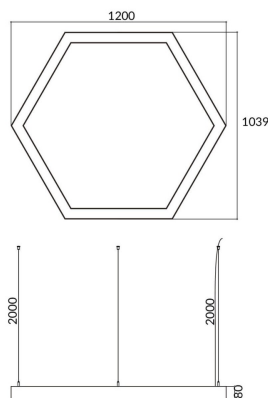

Hexagon

Lavov architectural luminaire from the family Hexagon with a power of 60W and a diffuse lighting distribution. With a real lumen output of 6000lm. Made in Extruded aluminium and PC diffuser and finished in white color. Driver ON-OFF.

Item code	86.A002.3401.01
Product type	Indoor
Category	Architectural luminaires
Family	Hexagon
Pictograms	

Scheme

Product

Real power (W)	60W
Real luminous flux (Lm)	6000
Colour	white
Chip Brand	Sanan
Control gear included	yes
Control gear	ON-OFF
Power Factor	>0,95
Flicker Free	yes
Average life time (h)	L80 B20, 50,000hrs
Colour temperature (K)	4000K
Colour consistency (SDCM)	SDCM<3
CRI	80