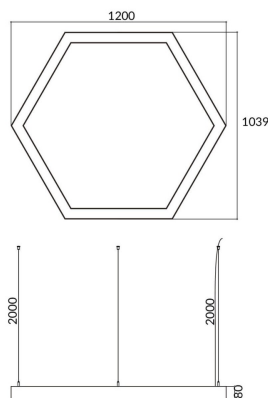

Hexagon

Lavov architectural luminaire from the family Hexagon with a power of 60W and a diffuse lighting distribution. With a real lumen output of 6000lm. Made in Extruded aluminium and PC diffuser and finished in black color. Driver ON-OFF.

Item code	86.A002.3401.02
Product type	Indoor
Category	Architectural luminaires
Family	Hexagon
Pictograms	

Scheme

Product

Real power (W)	60W
Real luminous flux (Lm)	6000
Colour	black
Chip Brand	Sanan
Control gear included	yes
Control gear	ON-OFF
Power Factor	>0,95
Flicker Free	yes
Average life time (h)	L80 B20, 50,000hrs
Colour temperature (K)	4000K
Colour consistency (SDCM)	SDCM<3
CRI	80