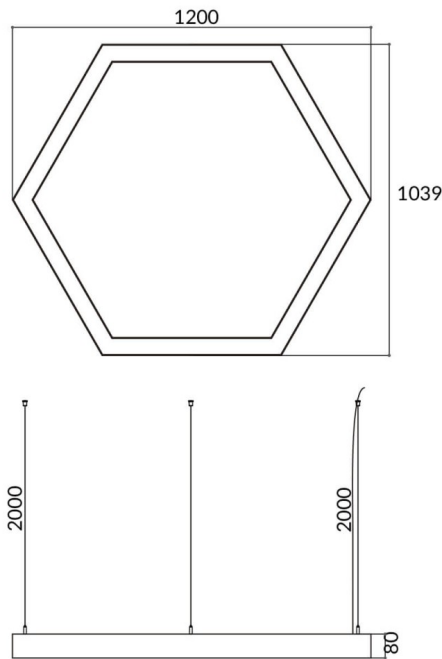

### Hexagon

Lavov architectural luminaire from the family Hexagon with a power of 60W and a diffuse lighting distribution. With a real lumen output of 6000lm. Made in Extruded aluminium and PC diffuser and finished in black color. Driver ON-OFF.

Item code	86.A002.3401.02
Product type	Indoor
Category	Architectural luminaires
Family	Hexagon
Pictograms	      

### Scheme

Product	
Real power (W)	60W
Real luminous flux (Lm)	6000
Colour	black
Chip Brand	Sanan
Control gear included	yes
Control gear	ON-OFF
Power Factor	>0,95
Flicker Free	yes
Average life time (h)	L80 B20, 50,000hrs
Colour temperature (K)	4000K
Colour consistency (SDCM)	SDCM<3
CRI	80