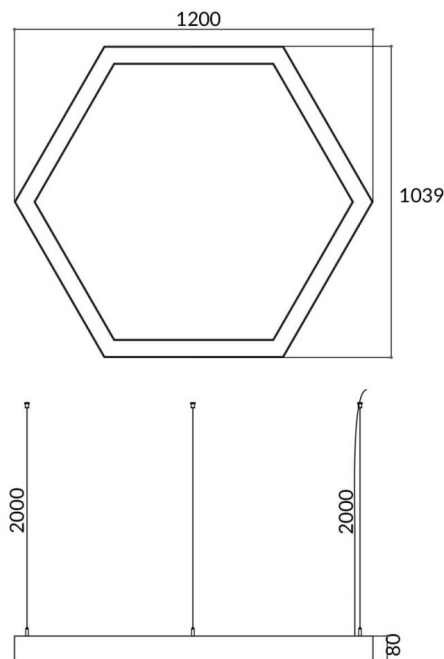

Hexagon

Lavov architectural luminaire from the family Hexagon with a power of 60W and a diffuse lighting distribution. With a real lumen output of 6000lm. Made in Extruded aluminium and PC diffuser and finished in black color. Driver ON-OFF.

Item code	86.A002.3401.02
Product type	Indoor
Category	Architectural luminaires
Family	Hexagon
Pictograms	      

Scheme

Product	
Real power (W)	60W
Real luminous flux (Lm)	6000
Colour	black
Chip Brand	Sanan
Control gear included	yes
Control gear	ON-OFF
Power Factor	>0,95
Flicker Free	yes
Light source	LED
Type of LED	SMD
Average life time (h)	L80 B20, 50,000hrs
Colour temperature (K)	4000K
Colour consistency (SDCM)	SDCM3
CRI	80