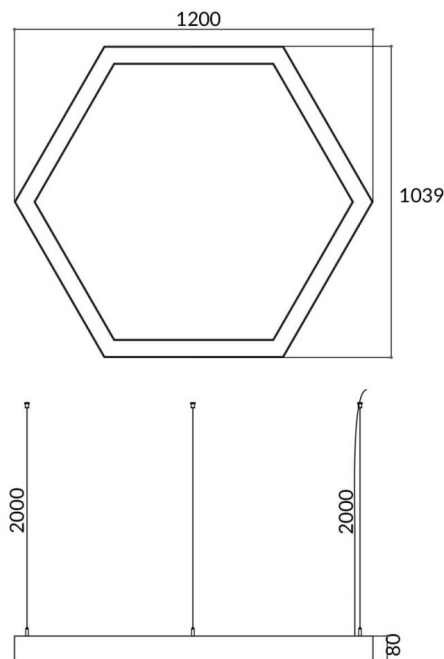

Hexagon

Lavov architectural luminaire from the family Hexagon with a power of 60W and a diffuse lighting distribution. With a real lumen output of 6000lm. Made in Extruded aluminium and PC diffuser and finished in silver color. Driver ON-OFF.

Item code	86.A002.3401.03
Product type	Indoor
Category	Architectural luminaires
Family	Hexagon
Pictograms	      

Scheme

Product	
Real power (W)	60W
Real luminous flux (Lm)	6000
Colour	silver
Chip Brand	Sanan
Control gear included	yes
Control gear	ON-OFF
Power Factor	>0,95
Flicker Free	yes
Light source	LED
Type of LED	SMD
Average life time (h)	L80 B20, 50,000hrs
Colour temperature (K)	4000K
Colour consistency (SDCM)	SDCM3
CRI	80