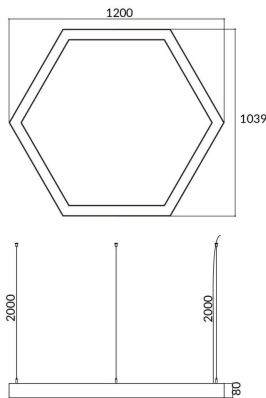

Hexagon

Lavov architectural luminaire from the family Hexagon with a power of 60W and a diffuse lighting distribution. With a real lumen output of 6000lm. Made in Extruded aluminium and PC diffuser and finished in silver color. Driver ON-OFF.

Item code	86.A002.3401.03
Product type	Indoor
Category	Architectural luminaires
Family	Hexagon
Pictograms	

Scheme

Product

Real power (W)	60W
Real luminous flux (Lm)	6000
Colour	silver
Chip Brand	Sanan
Control gear included	yes
Control gear	ON-OFF
Power Factor	>0,95
Flicker Free	yes
Average life time (h)	L80 B20, 50,000hrs
Colour temperature (K)	4000K
Colour consistency (SDCM)	SDCM<3
CRI	80