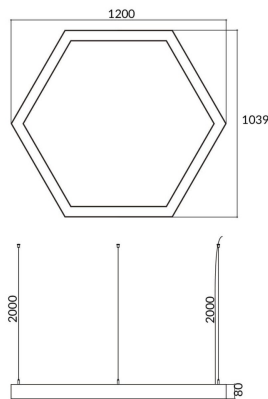

Hexagon

Lavov architectural luminaire from the family Hexagon with a power of 60W and a diffuse lighting distribution. With a real lumen output of 6000lm. Made in Extruded aluminium and PC diffuser and finished in silver color. Driver ON-OFF.

Item code	86.A002.3401.03
Product type	Indoor
Category	Architectural luminaires
Family	Hexagon

Pictograms

Scheme

Product

Real power (W)	60W
Real luminous flux (Lm)	6000
Colour	silver
Chip Brand	Sanan
Control gear included	yes
Control gear	ON-OFF
Power Factor	>0,95
Flicker Free	yes
Average life time (h)	L80 B20, 50,000hrs
Colour temperature (K)	4000K
Colour consistency (SDCM)	SDCM<3
CRI	80