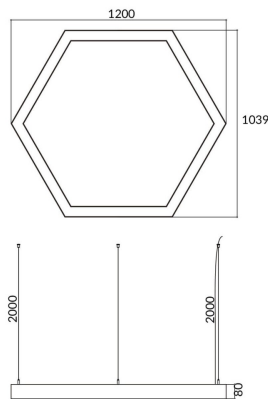

Hexagon

Lavov architectural luminaire from the family Hexagon with a power of 60W and a diffuse lighting distribution. With a real lumen output of 6000lm. Made in Extruded aluminium and PC diffuser and finished in white color. Driver DALI.

Item code	86.A002.3403.01
Product type	Indoor
Category	Architectural luminaires
Family	Hexagon
Pictograms	

Scheme

Product

Real power (W)	60W
Real luminous flux (Lm)	6000
Colour	white
Chip Brand	Sanan
Control gear included	yes
Control gear	DALI
Power Factor	>0,95
Flicker Free	yes
Average life time (h)	L80 B20, 50,000hrs
Colour temperature (K)	4000K
Colour consistency (SDCM)	SDCM<3
CRI	80