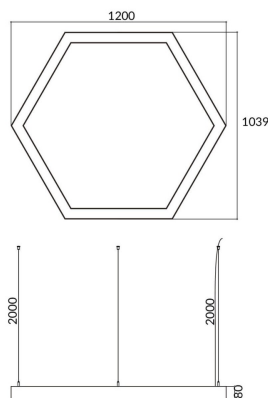

Hexagon

Lavov architectural luminaire from the family Hexagon with a power of 60W and a diffuse lighting distribution. With a real lumen output of 6000lm. Made in Extruded aluminium and PC diffuser and finished in white color. Driver DALI.

Item code	86.A002.3403.01
Product type	Indoor
Category	Architectural luminaires
Family	Hexagon
Pictograms	

Scheme

Product

Real power (W)	60W
Real luminous flux (Lm)	6000
Colour	white
Chip Brand	Sanan
Control gear included	yes
Control gear	DALI
Power Factor	>0,95
Flicker Free	yes
Average life time (h)	L80 B20, 50,000hrs
Colour temperature (K)	4000K
Colour consistency (SDCM)	SDCM<3
CRI	80