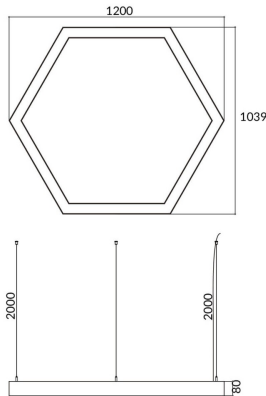

Hexagon

Lavov architectural luminaire from the family Hexagon with a power of 60W and a diffuse lighting distribution. With a real lumen output of 6000lm. Made in Extruded aluminium and PC diffuser and finished in black color. Driver DALI.

Item code	86.A002.3403.02
Product type	Indoor
Category	Architectural luminaires
Family	Hexagon
Pictograms	

Scheme

Product

Real power (W)	60W
Real luminous flux (Lm)	6000
Colour	black
Chip Brand	Sanan
Control gear included	yes
Control gear	DALI
Power Factor	>0,95
Flicker Free	yes
Average life time (h)	L80 B20, 50,000hrs
Colour temperature (K)	4000K
Colour consistency (SDCM)	SDCM<3
CRI	80