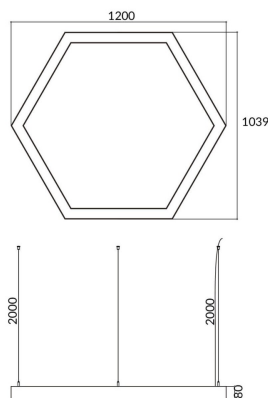

Hexagon

Lavov architectural luminaire from the family Hexagon with a power of 60W and a diffuse lighting distribution. With a real lumen output of 6000lm. Made in Extruded aluminium and PC diffuser and finished in silver color. Driver DALI.

Item code	86.A002.3403.03
Product type	Indoor
Category	Architectural luminaires
Family	Hexagon
Pictograms	

Scheme

Product

Real power (W)	60W
Real luminous flux (Lm)	6000
Colour	silver
Chip Brand	Sanan
Control gear included	yes
Control gear	DALI
Power Factor	>0,95
Flicker Free	yes
Average life time (h)	L80 B20, 50,000hrs
Colour temperature (K)	4000K
Colour consistency (SDCM)	SDCM<3
CRI	80