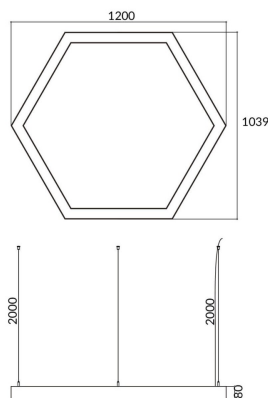

Scheme

Product

Real power (W)	60W
Real luminous flux (Lm)	6000
Colour	silver
Chip Brand	Sanan
Control gear included	yes
Control gear	DALI
Power Factor	>0,95
Flicker Free	yes
Average life time (h)	L80 B20, 50,000hrs
Colour temperature (K)	4000K
Colour consistency (SDCM)	SDCM<3
CRI	80