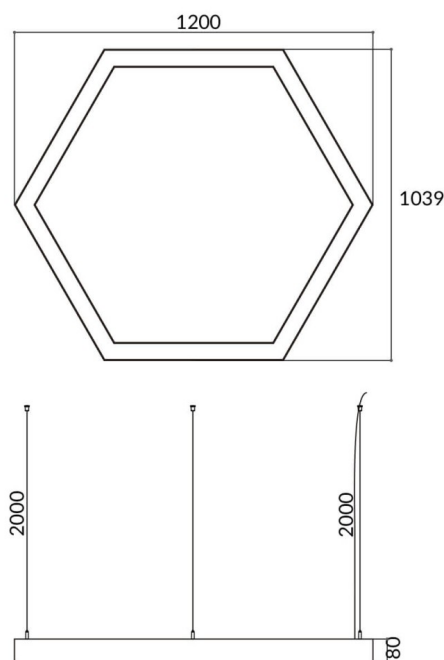

Hexagon

Lavov architectural luminaire from the family Hexagon with a power of 60W and a diffuse lighting distribution. With a real lumen output of 6000lm. Made in Extruded aluminium and PC diffuser and finished in silver color. Driver DALI.

Item code	86.A002.3403.03
Product type	Indoor
Category	Architectural luminaires
Family	Hexagon
Pictograms	

Scheme

Product	
Real power (W)	60W
Real luminous flux (Lm)	6000
Colour	silver
Chip Brand	Sanan
Control gear included	yes
Control gear	DALI
Power Factor	>0,95
Flicker Free	yes
Light source	LED
Type of LED	SMD
Average life time (h)	L80 B20, 50,000hrs
Colour temperature (K)	4000K
Colour consistency (SDCM)	SDCM3
CRI	80