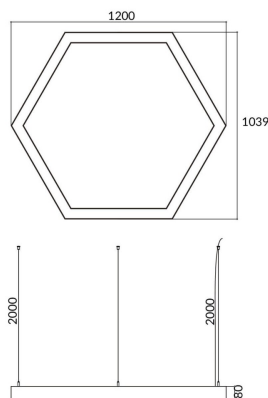

Hexagon

Lavov architectural luminaire from the family Hexagon with a power of 60W and a diffuse lighting distribution. With a real lumen output of 6000lm. Made in Extruded aluminium and PC diffuser and finished in silver color. Driver DALI.

| | |
|---------------------|---------------------------------|
| Item code | 86.A002.3403.03 |
| Product type | Indoor |
| Category | Architectural luminaires |
| Family | Hexagon |
| Pictograms | |

Scheme