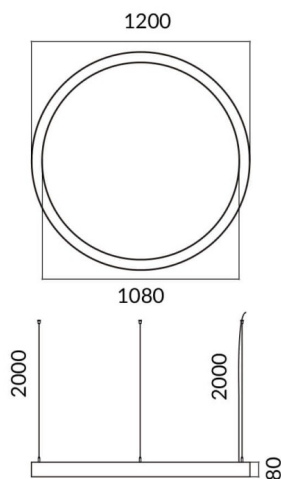

Circle

Lavov architectural luminaire from the family Circle with a power of 60W and a diffuse lighting distribution. With a real lumen output of 5400lm. Made in Extruded aluminium and PC diffuser and finished in white color. Driver ON-OFF.

Item code	86.A003.1401.01
Product type	Indoor
Category	Architectural luminaires
Family	Circle

Pictograms

Scheme

Product	
Real power (W)	60W
Real luminous flux (Lm)	5400
Colour	white
Chip Brand	Sanan
Control gear included	yes
Control gear	ON-OFF
Power Factor	>0,95
Flicker Free	yes
Light source	LED
Type of LED	SMD
Average life time (h)	L80 B20, 50,000hrs
Colour temperature (K)	4000K
Colour consistency (SDCM)	SDCM3
CRI	80

Photometry