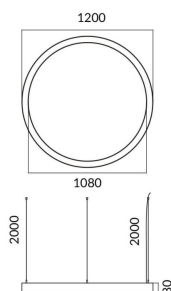

Scheme

Product	
Real power (W)	60W
Real luminous flux (Lm)	5400
Colour	white
Chip Brand	Sanan
Control gear included	yes
Control gear	ON-OFF
Power Factor	>0,95
Flicker Free	yes
Average life time (h)	L80 B20, 50,000hrs
Colour temperature (K)	4000K
Colour consistency (SDCM)	SDCM<3
CRI	80