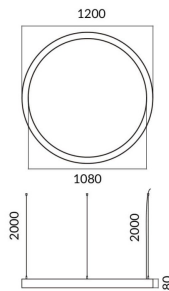

Circle

Lavov architectural luminaire from the family Circle with a power of 60W and a diffuse lighting distribution. With a real lumen output of 5400lm. Made in Extruded aluminium and PC diffuser and finished in white color. Driver ON-OFF.

Item code	86.A003.1401.01
Product type	Indoor
Category	Architectural luminaires
Family	Circle

Pictograms

Scheme

Product

Real power (W)	60W
Real luminous flux (Lm)	5400
Colour	white
Chip Brand	Sanan
Control gear included	yes
Control gear	ON-OFF
Power Factor	>0,95
Flicker Free	yes
Average life time (h)	L80 B20, 50,000hrs
Colour temperature (K)	4000K
Colour consistency (SDCM)	SDCM<3
CRI	80