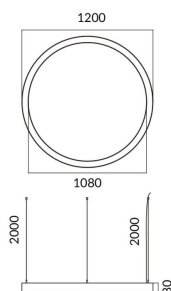

Scheme

Product

Real power (W)	60W
Real luminous flux (Lm)	5400
Colour	black
Chip Brand	Sanan
Control gear included	yes
Control gear	ON-OFF
Power Factor	>0,95
Flicker Free	yes
Average life time (h)	L80 B20, 50,000hrs
Colour temperature (K)	4000K
Colour consistency (SDCM)	SDCM<3
CRI	80