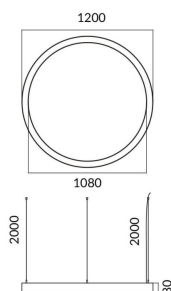

Circle

Lavov architectural luminaire from the family Circle with a power of 60W and a diffuse lighting distribution. With a real lumen output of 5400lm. Made in Extruded aluminium and PC diffuser and finished in black color. Driver ON-OFF.

Item code	86.A003.1401.02
Product type	Indoor
Category	Architectural luminaires
Family	Circle

Pictograms

Scheme

Product

Real power (W)	60W
Real luminous flux (Lm)	5400
Colour	black
Chip Brand	Sanan
Control gear included	yes
Control gear	ON-OFF
Power Factor	>0,95
Flicker Free	yes
Average life time (h)	L80 B20, 50,000hrs
Colour temperature (K)	4000K
Colour consistency (SDCM)	SDCM<3
CRI	80