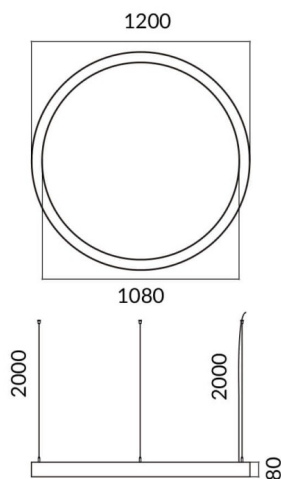

### Circle

Lavov architectural luminaire from the family Circle with a power of 60W and a diffuse lighting distribution. With a real lumen output of 5400lm. Made in Extruded aluminium and PC diffuser and finished in black color. Driver ON-OFF.

### Photometry

<b>Product</b>	
<b>Real power (W)</b>	<b>60W</b>
<b>Real luminous flux (Lm)</b>	<b>5400</b>
<b>Colour</b>	<b>black</b>
<b>Chip Brand</b>	<b>Sanan</b>
<b>Control gear included</b>	<b>yes</b>
<b>Control gear</b>	<b>ON-OFF</b>
<b>Power Factor</b>	<b>&gt;0,95</b>
<b>Flicker Free</b>	<b>yes</b>
<b>Light source</b>	<b>LED</b>
<b>Type of LED</b>	<b>SMD</b>
<b>Average life time (h)</b>	<b>L80 B20, 50,000hrs</b>
<b>Colour temperature (K)</b>	<b>4000K</b>
<b>Colour consistency (SDCM)</b>	<b>SDCM3</b>
<b>CRI</b>	<b>80</b>