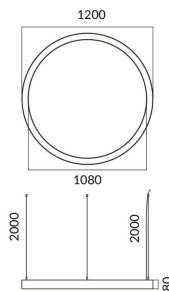

Circle

Lavov architectural luminaire from the family Circle with a power of 60W and a diffuse lighting distribution. With a real lumen output of 5400lm. Made in Extruded aluminium and PC diffuser and finished in black color. Driver ON-OFF.

Item code	86.A003.1401.02
Product type	Indoor
Category	Architectural luminaires
Family	Circle
Pictograms	

Scheme

Product

Real power (W)	60W
Real luminous flux (Lm)	5400
Colour	black
Chip Brand	Sanan
Control gear included	yes
Control gear	ON-OFF
Power Factor	>0,95
Flicker Free	yes
Average life time (h)	L80 B20, 50,000hrs
Colour temperature (K)	4000K
Colour consistency (SDCM)	SDCM<3
CRI	80