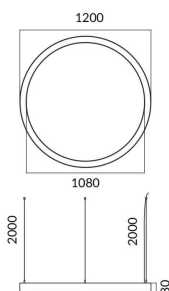

Circle

Lavov architectural luminaire from the family Circle with a power of 60W and a diffuse lighting distribution. With a real lumen output of 5400lm. Made in Extruded aluminium and PC diffuser and finished in black color. Driver ON-OFF.

Item code	86.A003.1401.02
Product type	Indoor
Category	Architectural luminaires
Family	Circle

Pictograms

Scheme

Product

Real power (W)	60W
Real luminous flux (Lm)	5400
Colour	black
Chip Brand	Sanan
Control gear included	yes
Control gear	ON-OFF
Power Factor	>0,95
Flicker Free	yes
Average life time (h)	L80 B20, 50,000hrs
Colour temperature (K)	4000K
Colour consistency (SDCM)	SDCM<3
CRI	80