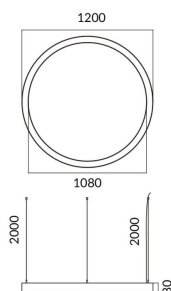

Circle

Lavov architectural luminaire from the family Circle with a power of 60W and a diffuse lighting distribution. With a real lumen output of 5400lm. Made in Extruded aluminium and PC diffuser and finished in silver color. Driver ON-OFF.

Item code	86.A003.1401.03
Product type	Indoor
Category	Architectural luminaires
Family	Circle

Pictograms

Scheme

Product

Real power (W)	60W
Real luminous flux (Lm)	5400
Colour	silver
Chip Brand	Sanan
Control gear included	yes
Control gear	ON-OFF
Power Factor	>0,95
Flicker Free	yes
Average life time (h)	L80 B20, 50,000hrs
Colour temperature (K)	4000K
Colour consistency (SDCM)	SDCM<3
CRI	80