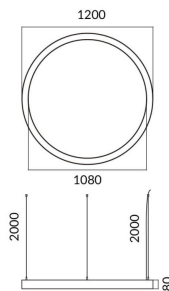

### Circle

Lavov architectural luminaire from the family Circle with a power of 60W and a diffuse lighting distribution. With a real lumen output of 5400lm. Made in Extruded aluminium and PC diffuser and finished in silver color. Driver ON-OFF.

### Product

<b>Real power (W)</b>	<b>60W</b>
<b>Real luminous flux (Lm)</b>	<b>5400</b>
<b>Colour</b>	<b>silver</b>
<b>Chip Brand</b>	<b>Sanan</b>
<b>Control gear included</b>	<b>yes</b>
<b>Control gear</b>	<b>ON-OFF</b>
<b>Power Factor</b>	<b>&gt;0,95</b>
<b>Flicker Free</b>	<b>yes</b>
<b>Average life time (h)</b>	<b>L80 B20, 50,000hrs</b>
<b>Colour temperature (K)</b>	<b>4000K</b>
<b>Colour consistency (SDCM)</b>	<b>SDCM&lt;3</b>
<b>CRI</b>	<b>80</b>