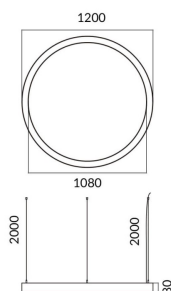

Circle

Lavov architectural luminaire from the family Circle with a power of 60W and a diffuse lighting distribution. With a real lumen output of 5400lm. Made in Extruded aluminium and PC diffuser and finished in silver color. Driver ON-OFF.

Item code	86.A003.1401.03
Product type	Indoor
Category	Architectural luminaires
Family	Circle
Pictograms	

Scheme

Product	
Real power (W)	60W
Real luminous flux (Lm)	5400
Colour	silver
Chip Brand	Sanan
Control gear included	yes
Control gear	ON-OFF
Power Factor	>0,95
Flicker Free	yes
Average life time (h)	L80 B20, 50,000hrs
Colour temperature (K)	4000K
Colour consistency (SDCM)	SDCM<3
CRI	80