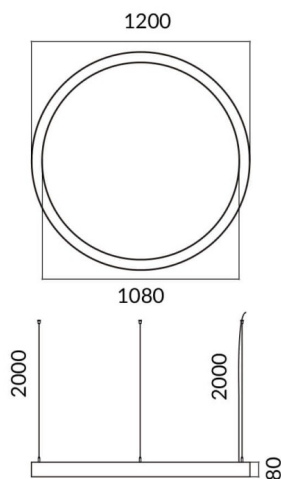

Circle

Lavov architectural luminaire from the family Circle with a power of 60W and a diffuse lighting distribution. With a real lumen output of 5400lm. Made in Extruded aluminium and PC diffuser and finished in silver color. Driver ON-OFF.

Item code	86.A003.1401.03
Product type	Indoor
Category	Architectural luminaires
Family	Circle

Pictograms

Scheme

Photometry

Product	
Real power (W)	60W
Real luminous flux (Lm)	5400
Colour	silver
Chip Brand	Sanan
Control gear included	yes
Control gear	ON-OFF
Power Factor	>0,95
Flicker Free	yes
Light source	LED
Type of LED	SMD
Average life time (h)	L80 B20, 50,000hrs
Colour temperature (K)	4000K
Colour consistency (SDCM)	SDCM3
CRI	80