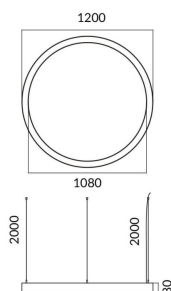

Scheme

Product

Real power (W)	60W
Real luminous flux (Lm)	5400
Colour	silver
Chip Brand	Sanan
Control gear included	yes
Control gear	ON-OFF
Power Factor	>0,95
Flicker Free	yes
Average life time (h)	L80 B20, 50,000hrs
Colour temperature (K)	4000K
Colour consistency (SDCM)	SDCM<3
CRI	80