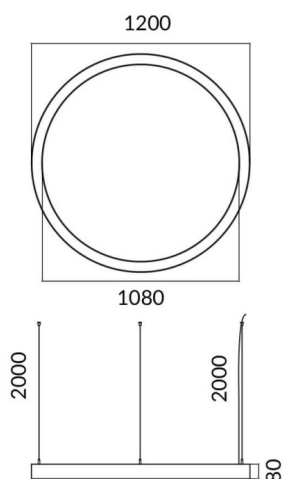

Circle

Lavov architectural luminaire from the family Circle with a power of 60W and a diffuse lighting distribution. With a real lumen output of 5400lm. Made in Extruded aluminium and PC diffuser and finished in white color. Driver DALI.

Item code	86.A003.1403.01
Product type	Indoor
Category	Architectural luminaires
Family	Circle

Pictograms

Scheme

Product	
Real power (W)	60W
Real luminous flux (Lm)	5400
Colour	white
Chip Brand	Sanan
Control gear included	yes
Control gear	DALI
Power Factor	>0,95
Flicker Free	yes
Light source	LED
Type of LED	SMD
Average life time (h)	L80 B20, 50,000hrs
Colour temperature (K)	4000K
Colour consistency (SDCM)	SDCM3
CRI	80

Photometry