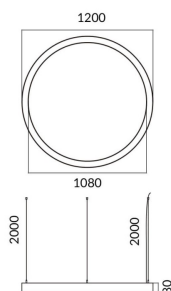

Circle

Lavov architectural luminaire from the family Circle with a power of 60W and a diffuse lighting distribution. With a real lumen output of 5400lm. Made in Extruded aluminium and PC diffuser and finished in white color. Driver DALI.

Item code	86.A003.1403.01
Product type	Indoor
Category	Architectural luminaires
Family	Circle
Pictograms	

Scheme

Product	
Real power (W)	60W
Real luminous flux (Lm)	5400
Colour	white
Chip Brand	Sanan
Control gear included	yes
Control gear	DALI
Power Factor	>0,95
Flicker Free	yes
Average life time (h)	L80 B20, 50,000hrs
Colour temperature (K)	4000K
Colour consistency (SDCM)	SDCM<3
CRI	80