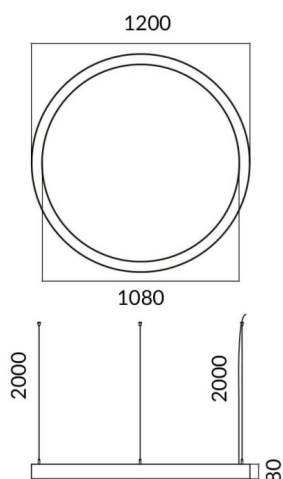

Circle

Lavov architectural luminaire from the family Circle with a power of 60W and a diffuse lighting distribution. With a real lumen output of 5400lm. Made in Extruded aluminium and PC diffuser and finished in black color. Driver DALI.

Item code	86.A003.1403.02
Product type	Indoor
Category	Architectural luminaires
Family	Circle
Pictograms	

Scheme

Photometry

Product	
Real power (W)	60W
Real luminous flux (Lm)	5400
Colour	black
Chip Brand	Sanan
Control gear included	yes
Control gear	DALI
Power Factor	>0,95
Flicker Free	yes
Light source	LED
Type of LED	SMD
Average life time (h)	L80 B20, 50,000hrs
Colour temperature (K)	4000K
Colour consistency (SDCM)	SDCM3
CRI	80