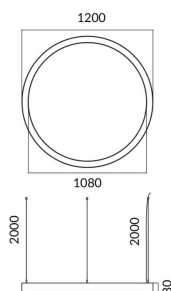

Circle

Lavov architectural luminaire from the family Circle with a power of 60W and a diffuse lighting distribution. With a real lumen output of 5400lm. Made in Extruded aluminium and PC diffuser and finished in black color. Driver DALI.

Item code	86.A003.1403.02
Product type	Indoor
Category	Architectural luminaires
Family	Circle
Pictograms	

Scheme

Product

Real power (W)	60W
Real luminous flux (Lm)	5400
Colour	black
Chip Brand	Sanan
Control gear included	yes
Control gear	DALI
Power Factor	>0,95
Flicker Free	yes
Average life time (h)	L80 B20, 50,000hrs
Colour temperature (K)	4000K
Colour consistency (SDCM)	SDCM<3
CRI	80