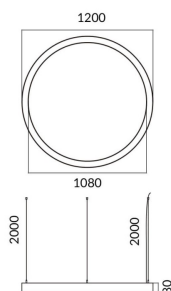

Circle

Lavov architectural luminaire from the family Circle with a power of 60W and a diffuse lighting distribution. With a real lumen output of 5400lm. Made in Extruded aluminium and PC diffuser and finished in silver color. Driver DALI.

Item code	86.A003.1403.03
Product type	Indoor
Category	Architectural luminaires
Family	Circle
Pictograms	

Scheme

Product

Real power (W)	60W
Real luminous flux (Lm)	5400
Colour	silver
Chip Brand	Sanan
Control gear included	yes
Control gear	DALI
Power Factor	>0,95
Flicker Free	yes
Average life time (h)	L80 B20, 50,000hrs
Colour temperature (K)	4000K
Colour consistency (SDCM)	SDCM<3
CRI	80