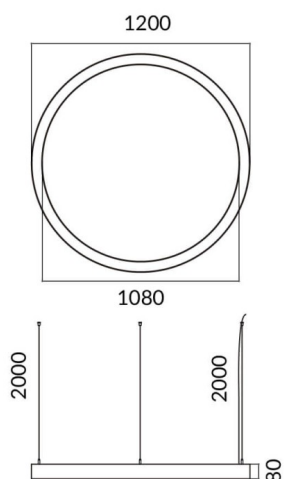

Circle

Lavov architectural luminaire from the family Circle with a power of 60W and a diffuse lighting distribution. With a real lumen output of 5400lm. Made in Extruded aluminium and PC diffuser and finished in silver color. Driver DALI.

Item code	86.A003.1403.03
Product type	Indoor
Category	Architectural luminaires
Family	Circle

Pictograms

Scheme

Product	
Real power (W)	60W
Real luminous flux (Lm)	5400
Colour	silver
Chip Brand	Sanan
Control gear included	yes
Control gear	DALI
Power Factor	>0,95
Flicker Free	yes
Light source	LED
Type of LED	SMD
Average life time (h)	L80 B20, 50,000hrs
Colour temperature (K)	4000K
Colour consistency (SDCM)	SDCM3
CRI	80

Photometry