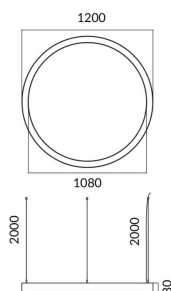

Circle

Lavov architectural luminaire from the family Circle with a power of 60W and a diffuse lighting distribution. With a real lumen output of 5400lm. Made in Extruded aluminium and PC diffuser and finished in silver color. Driver DALI.

Item code	86.A003.1403.03
Product type	Indoor
Category	Architectural luminaires
Family	Circle
Pictograms	

Scheme

Product	
Real power (W)	60W
Real luminous flux (Lm)	5400
Colour	silver
Chip Brand	Sanan
Control gear included	yes
Control gear	DALI
Power Factor	>0,95
Flicker Free	yes
Average life time (h)	L80 B20, 50,000hrs
Colour temperature (K)	4000K
Colour consistency (SDCM)	SDCM<3
CRI	80