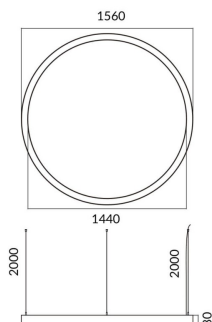

Circle

Lavov architectural luminaire from the family Circle with a power of 120W and a diffuse lighting distribution. With a real lumen output of 10800lm. Made in Extruded aluminium and PC diffuser and finished in white color. Driver ON-OFF.

Item code	86.A003.2401.01
Product type	Indoor
Category	Architectural luminaires
Family	Circle
Pictograms	

Scheme

Product

Real power (W)	120W
Real luminous flux (Lm)	10800
Colour	white
Chip Brand	Sanan
Control gear included	yes
Control gear	ON-OFF
Power Factor	>0,95
Flicker Free	yes
Average life time (h)	L80 B20, 50,000hrs
Colour temperature (K)	4000K
Colour consistency (SDCM)	SDCM<3
CRI	80