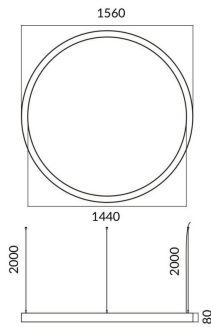

Circle

Lavov architectural luminaire from the family Circle with a power of 120W and a diffuse lighting distribution. With a real lumen output of 10800lm. Made in Extruded aluminium and PC diffuser and finished in white color. Driver ON-OFF.

Item code	86.A003.2401.01
Product type	Indoor
Category	Architectural luminaires
Family	Circle

Pictograms

Scheme

Product

Real power (W)	120W
Real luminous flux (Lm)	10800
Colour	white
Chip Brand	Sanan
Control gear included	yes
Control gear	ON-OFF
Power Factor	>0,95
Flicker Free	yes
Average life time (h)	L80 B20, 50,000hrs
Colour temperature (K)	4000K
Colour consistency (SDCM)	SDCM<3
CRI	80