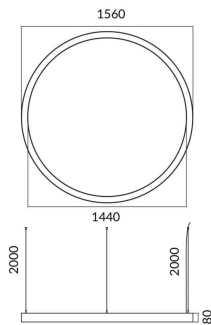

Circle

Lavov architectural luminaire from the family Circle with a power of 120W and a diffuse lighting distribution. With a real lumen output of 10800lm. Made in Extruded aluminium and PC diffuser and finished in black color. Driver ON-OFF.

Item code	86.A003.2401.02
Product type	Indoor
Category	Architectural luminaires
Family	Circle

Pictograms					

Scheme

Product	
Real power (W)	120W
Real luminous flux (Lm)	10800
Colour	black
Chip Brand	Sanan
Control gear included	yes
Control gear	ON-OFF
Power Factor	>0,95
Flicker Free	yes
Average life time (h)	L80 B20, 50,000hrs
Colour temperature (K)	4000K
Colour consistency (SDCM)	SDCM<3
CRI	80