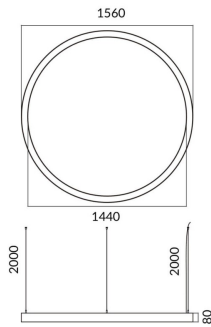

### Circle

Lavov architectural luminaire from the family Circle with a power of 120W and a diffuse lighting distribution. With a real lumen output of 10800lm. Made in Extruded aluminium and PC diffuser and finished in black color. Driver ON-OFF.

### Product

Real power (W)	120W
Real luminous flux (Lm)	10800
Colour	black
Chip Brand	Sanan
Control gear included	yes
Control gear	ON-OFF
Power Factor	>0,95
Flicker Free	yes
Average life time (h)	L80 B20, 50,000hrs
Colour temperature (K)	4000K
Colour consistency (SDCM)	SDCM<3
CRI	80