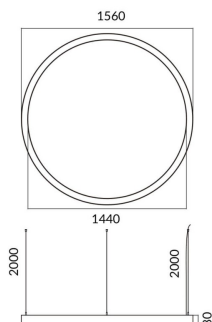

Scheme

Product

Real power (W)	120W
Real luminous flux (Lm)	10800
Colour	black
Chip Brand	Sanan
Control gear included	yes
Control gear	ON-OFF
Power Factor	>0,95
Flicker Free	yes
Average life time (h)	L80 B20, 50,000hrs
Colour temperature (K)	4000K
Colour consistency (SDCM)	SDCM<3
CRI	80